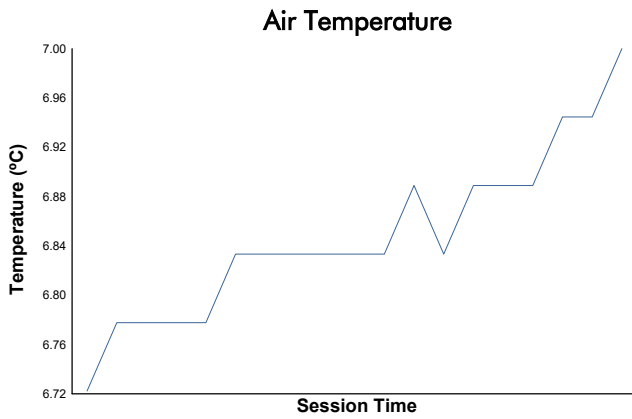

BARCELONA SPORT DIVISION Qualifying Race 2 Weather Report

Track Status: **DRY**