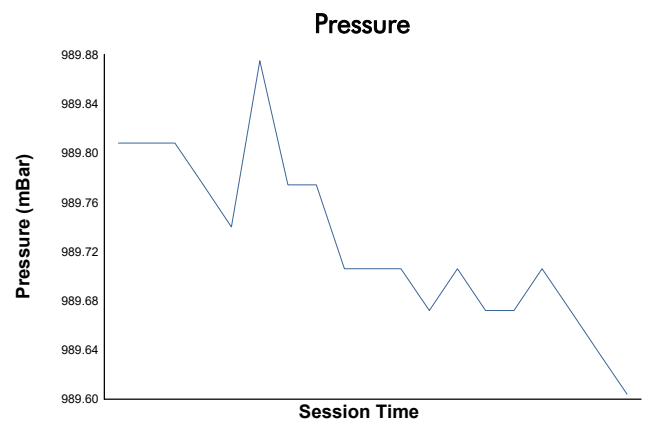

BARCELONA SPORT DIVISION Qualifying Race 2 Weather Report

Track Status: **DRY**