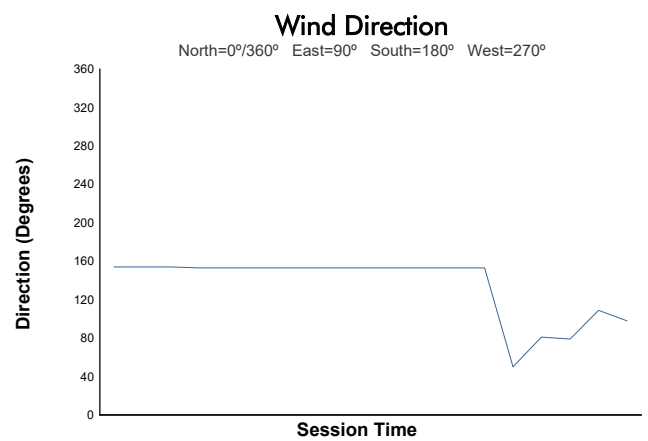

BARCELONA SPORT DIVISION Qualifying Race 2 Weather Report

Track Status: **DRY**