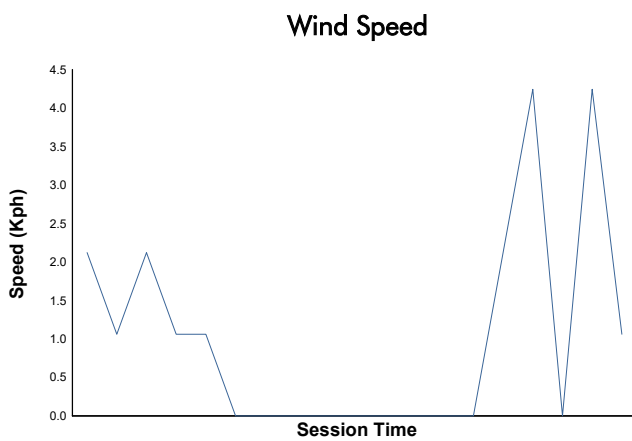

BARCELONA SPORT DIVISION Qualifying Race 2 Weather Report

Track Status: **DRY**