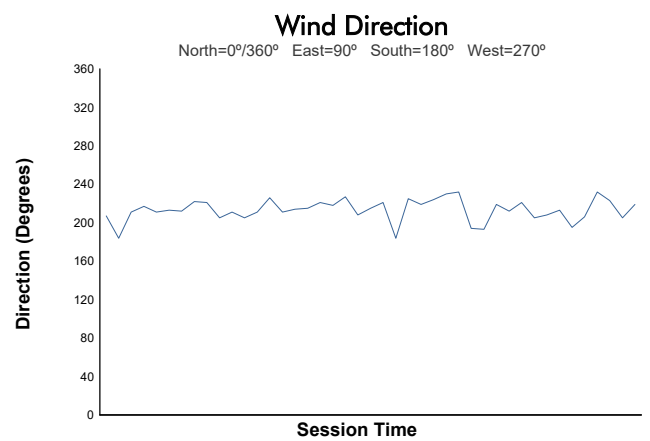

BARCELONA SPORT DIVISION Race 1

Weather Report

Track Status: **DRY**