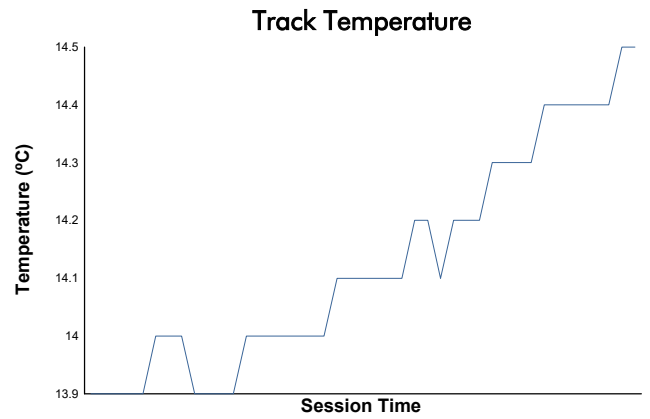

BARCELONA SPORT DIVISION Race 1

Weather Report

Track Status: **DRY**