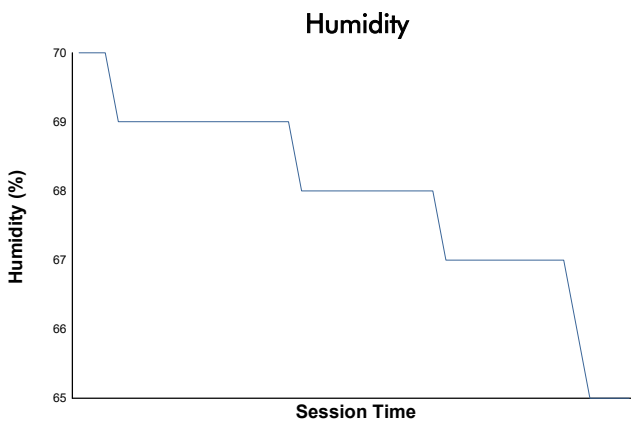

BARCELONA SPORT DIVISION Race 1

Weather Report

Track Status: **DRY**