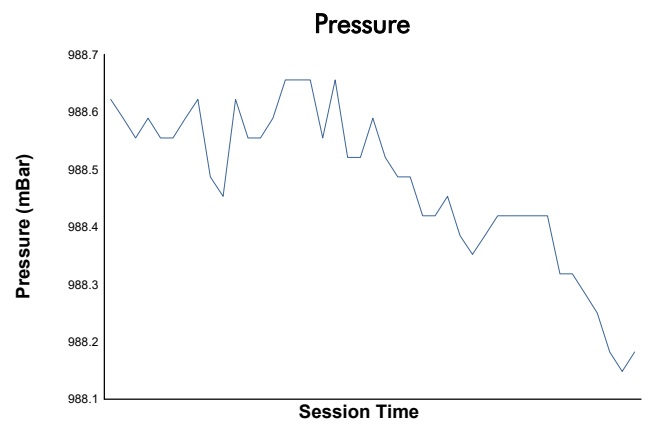

BARCELONA SPORT DIVISION Race 1

Weather Report

Track Status: **DRY**