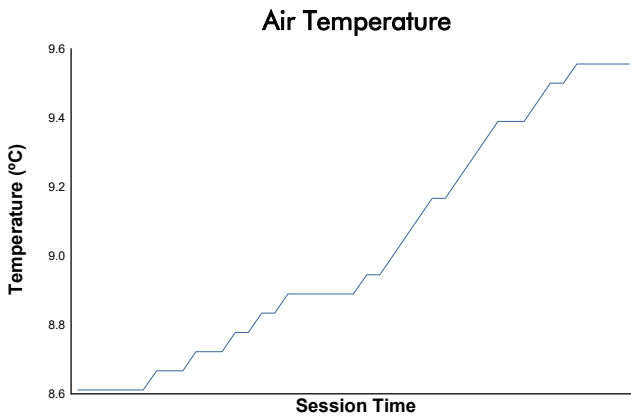

BARCELONA SPORT DIVISION Race 1

Weather Report

Track Status: **DRY**