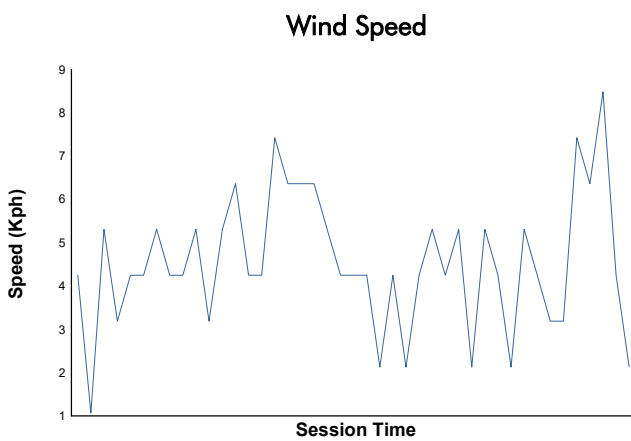

BARCELONA SPORT DIVISION Race 1

Weather Report

Track Status: **DRY**