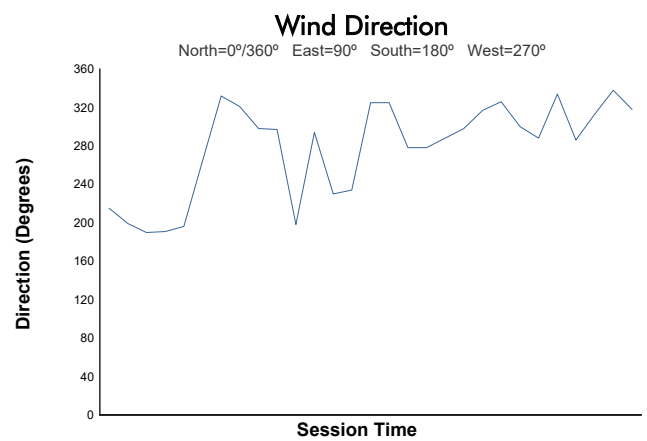

### BARCELONA SPORT DIVISION Race 2

### Weather Report

Track Status: **DRY**