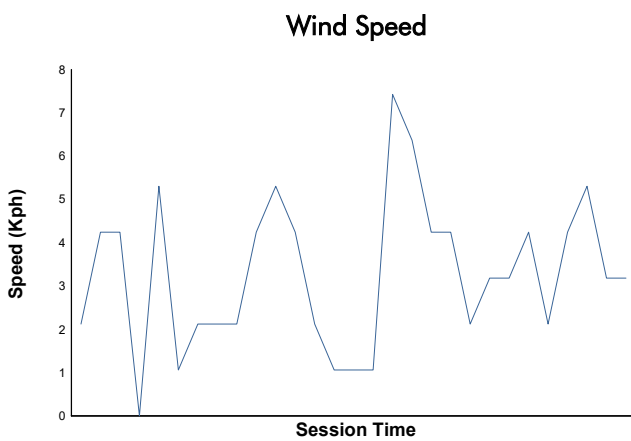

### BARCELONA SPORT DIVISION Race 2

### Weather Report

Track Status: **DRY**