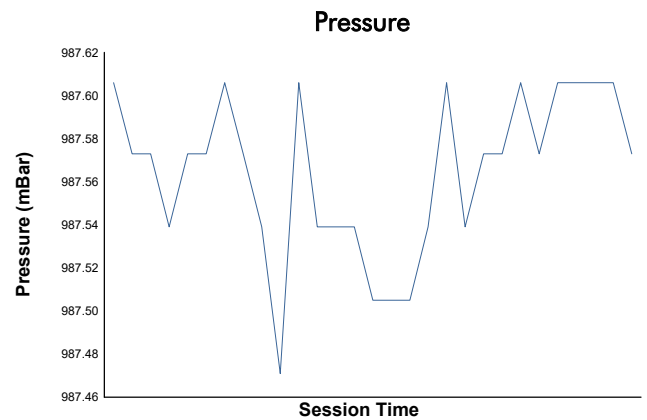

### BARCELONA SPORT DIVISION Race 2

### Weather Report

Track Status: **DRY**