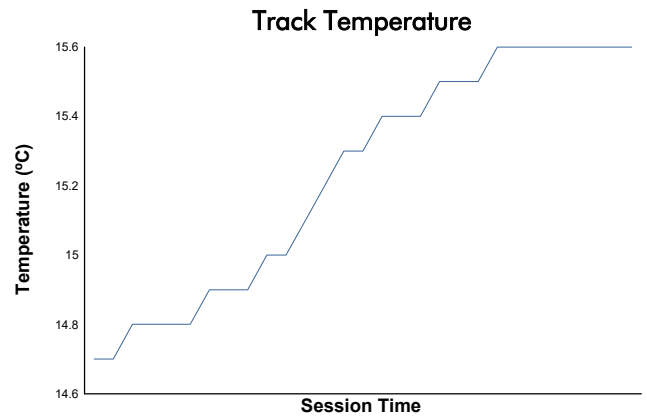

### BARCELONA SPORT DIVISION Race 2

### Weather Report

Track Status: **DRY**