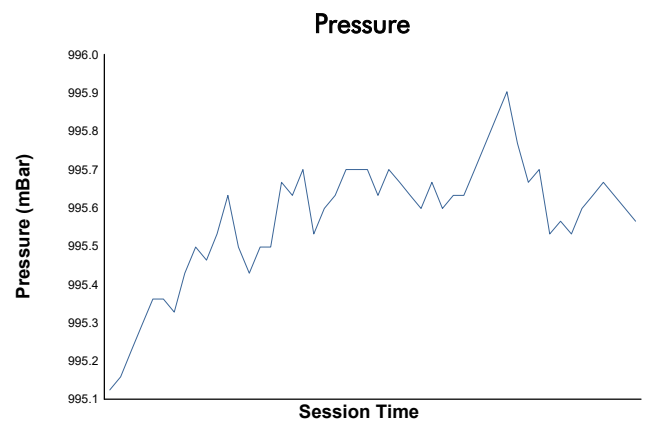

BARCELONA CLUB DIVISION Private Testing 1 Weather Report

Track Status: **DRY**