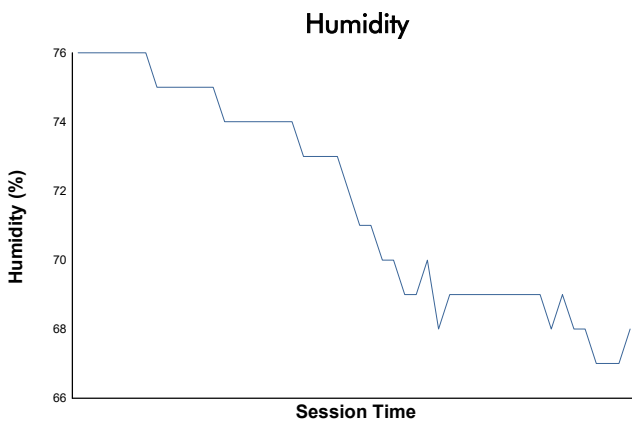

BARCELONA CLUB DIVISION Private Testing 1 Weather Report

Track Status: **DRY**