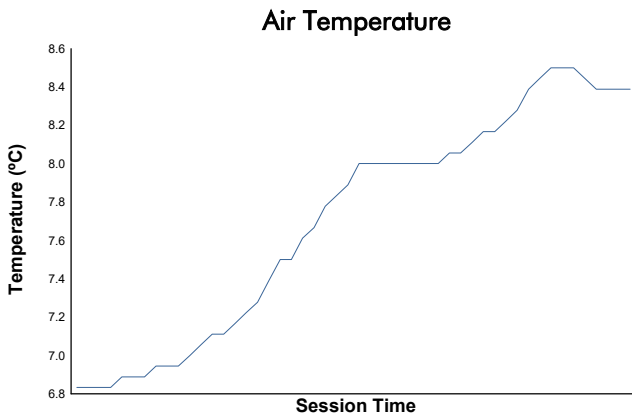

BARCELONA CLUB DIVISION Private Testing 1 Weather Report

Track Status: **DRY**