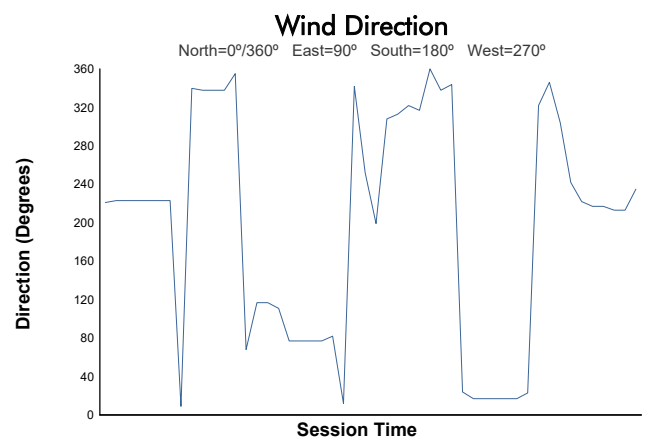

BARCELONA CLUB DIVISION Private Testing 1 Weather Report

Track Status: **DRY**