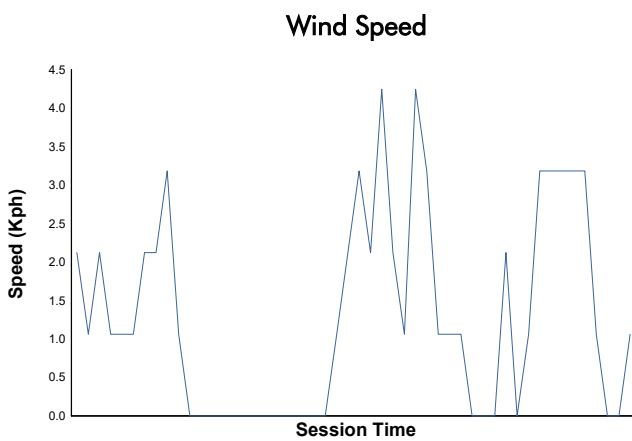

BARCELONA CLUB DIVISION Private Testing 1 Weather Report

Track Status: **DRY**