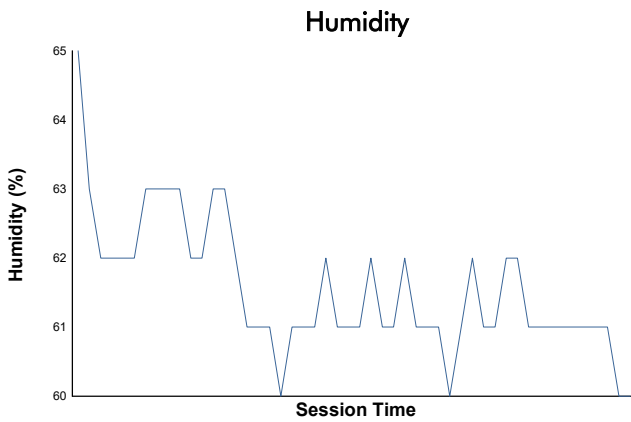

BARCELONA CLUB DIVISION Private Testing 2 Weather Report

Track Status: **DRY**