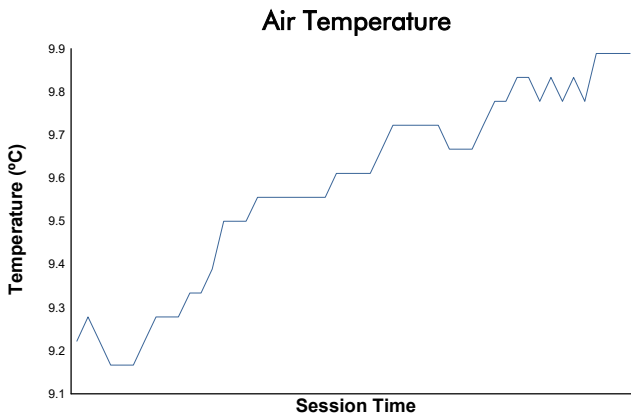

BARCELONA CLUB DIVISION Private Testing 2 Weather Report

Track Status: **DRY**