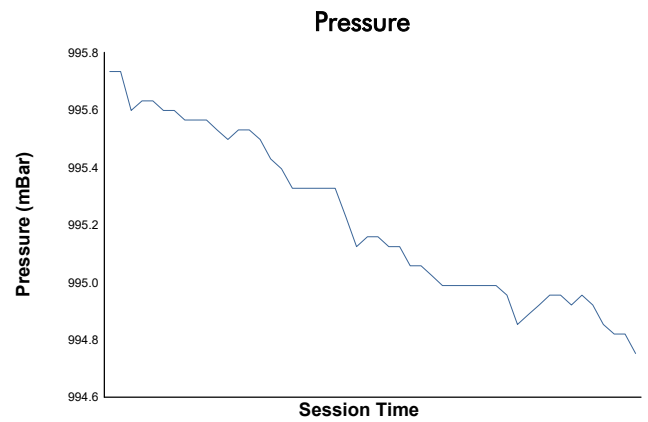

BARCELONA CLUB DIVISION Private Testing 2 Weather Report

Track Status: **DRY**