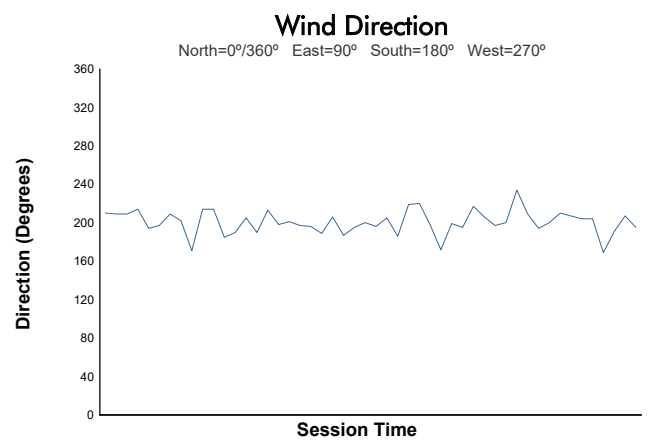

BARCELONA CLUB DIVISION Private Testing 2 Weather Report

Track Status: **DRY**