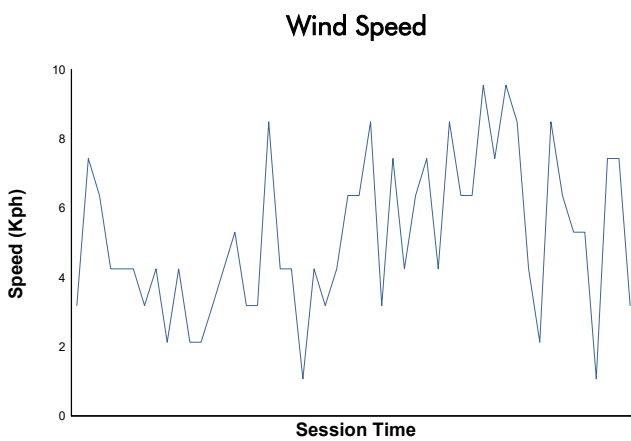

BARCELONA CLUB DIVISION Private Testing 2 Weather Report

Track Status: **DRY**