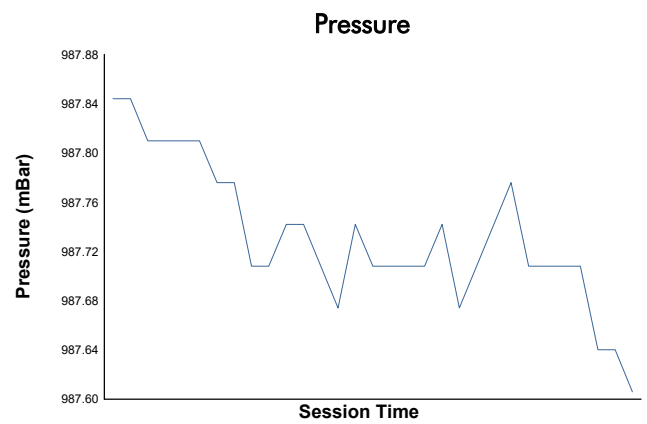

BARCELONA CLUB DIVISION Race 1

Weather Report

Track Status: **DRY**