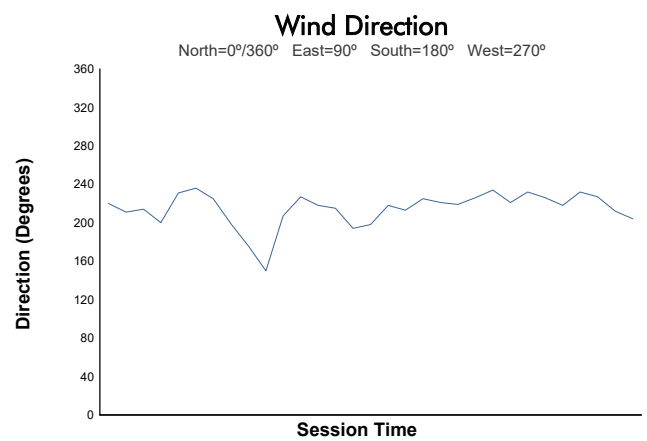

BARCELONA CLUB DIVISION Race 1

Weather Report

Track Status: **DRY**