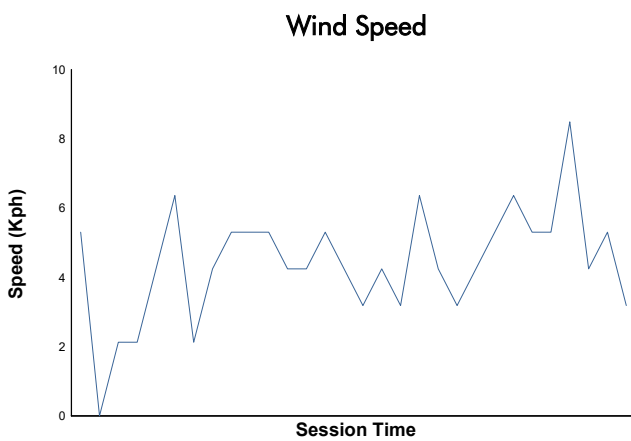

BARCELONA CLUB DIVISION Race 2

Weather Report

Track Status: **DRY**