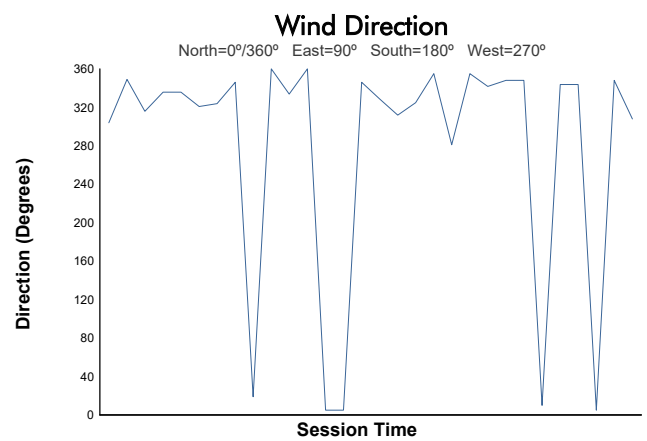

BARCELONA CLUB DIVISION Race 2

Weather Report

Track Status: **DRY**