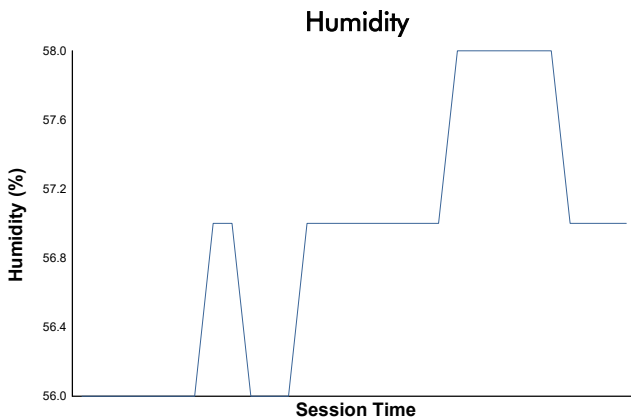

BARCELONA CLUB DIVISION Race 2

Weather Report

Track Status: **DRY**