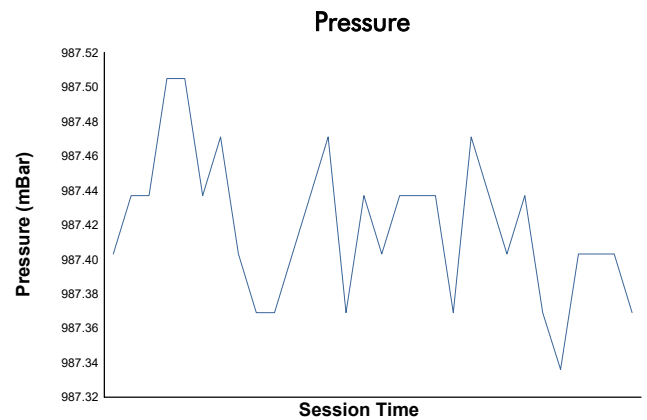

BARCELONA CLUB DIVISION Race 2

Weather Report

Track Status: **DRY**