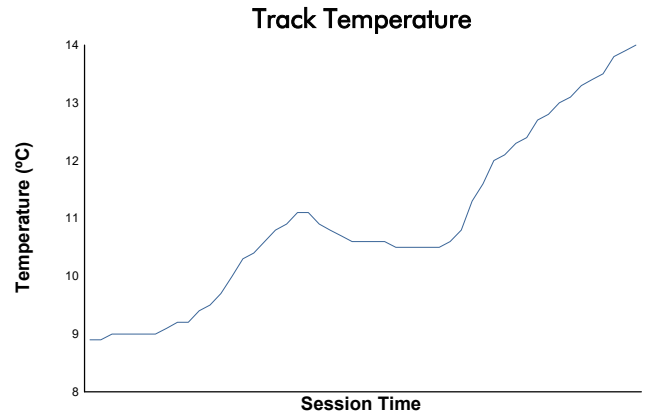

PORSCHE SPRINT CHALLENGE SOUTHERN EUROPE

SPORT DIVISION

Private Testing 1

Weather Report

Track Status: **DRY**