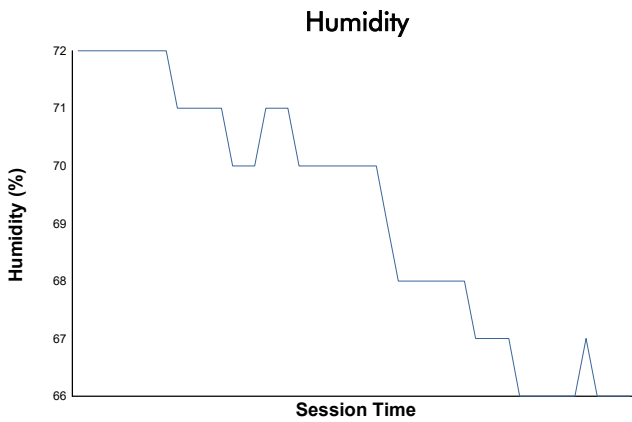

PORSCHE SPRINT CHALLENGE SOUTHERN EUROPE

SPORT DIVISION

Private Testing 1

Weather Report

Track Status: **DRY**