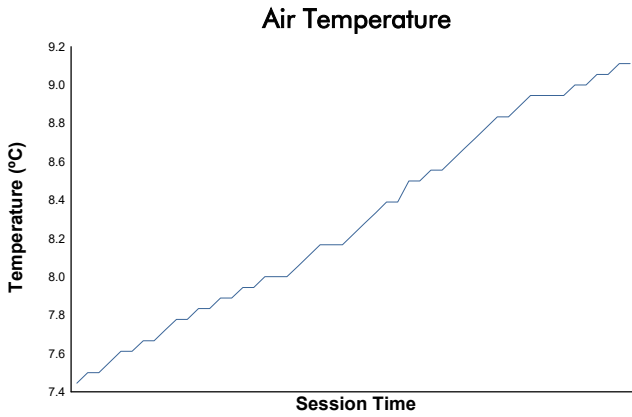

PORSCHE SPRINT CHALLENGE SOUTHERN EUROPE

SPORT DIVISION

Private Testing 1

Weather Report

Track Status: **DRY**