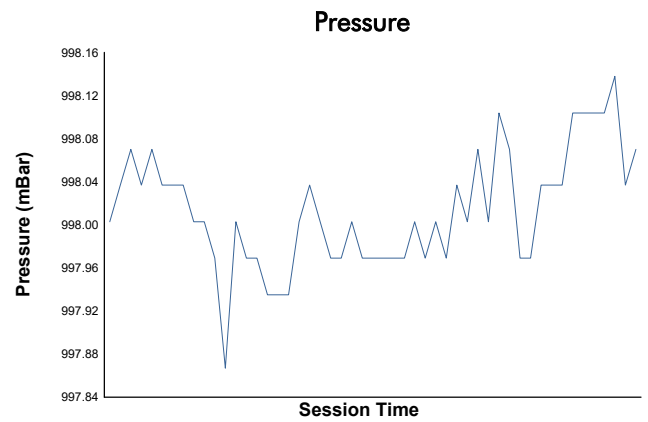

PORSCHE SPRINT CHALLENGE SOUTHERN EUROPE

SPORT DIVISION

Private Testing 1

Weather Report

Track Status: **DRY**