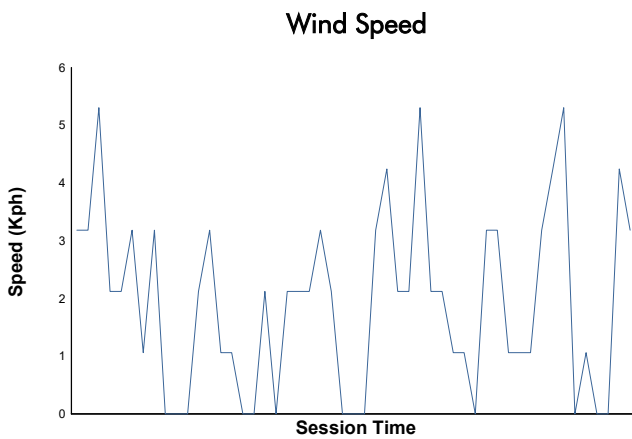

PORSCHE SPRINT CHALLENGE SOUTHERN EUROPE

SPORT DIVISION

Private Testing 1

Weather Report

Track Status: **DRY**