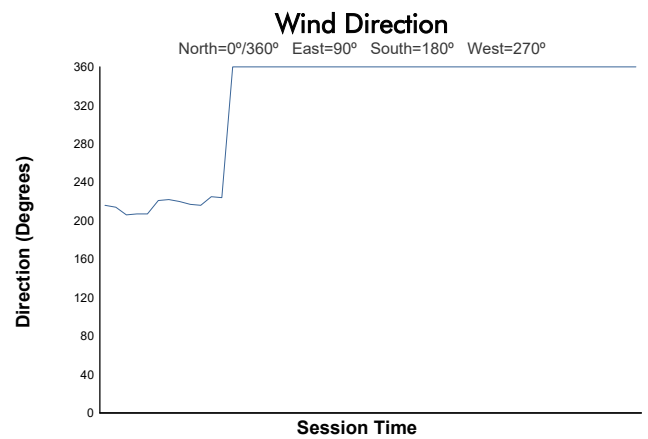

PORSCHE SPRINT CHALLENGE SOUTHERN EUROPE

SPORT DIVISION

Private Testing 1

Weather Report

Track Status: **DRY**