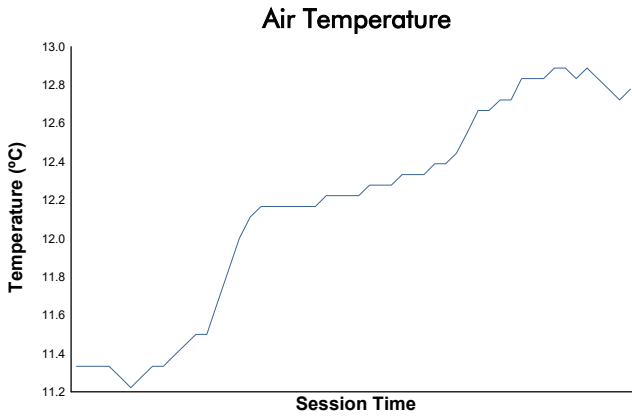

PORSCHE SPRINT CHALLENGE SOUTHERN EUROPE

SPORT DIVISION

Private Testing 2

Weather Report

Track Status: **DRY**