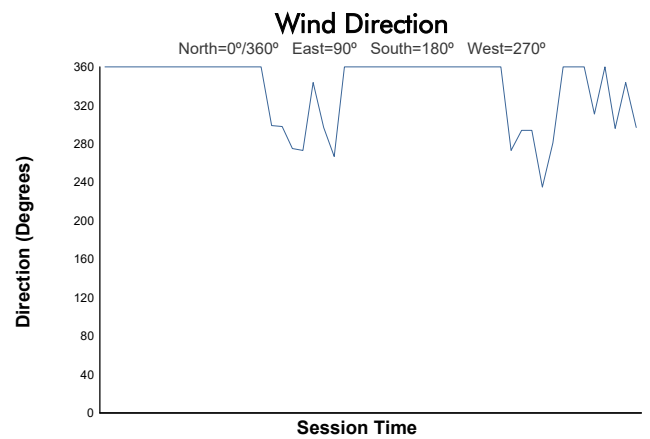

PORSCHE SPRINT CHALLENGE SOUTHERN EUROPE

SPORT DIVISION

Private Testing 2

Weather Report

Track Status: **DRY**