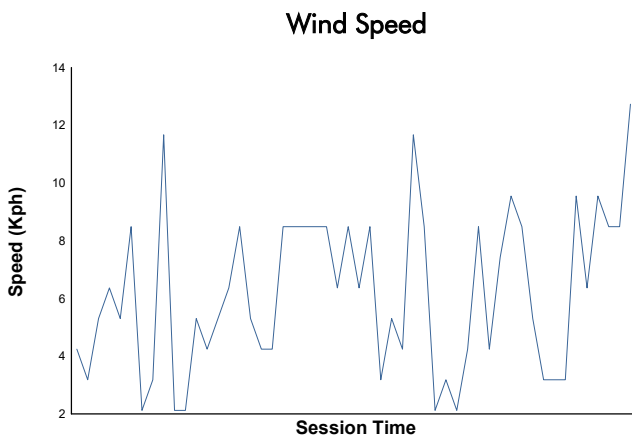

PORSCHE SPRINT CHALLENGE SOUTHERN EUROPE

SPORT DIVISION

Private Testing 2

Weather Report

Track Status: **DRY**