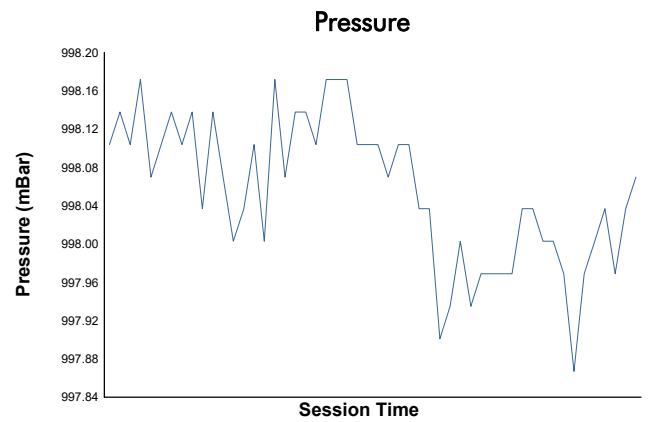

PORSCHE SPRINT CHALLENGE SOUTHERN EUROPE

SPORT DIVISION

Private Testing 2

Weather Report

Track Status: **DRY**