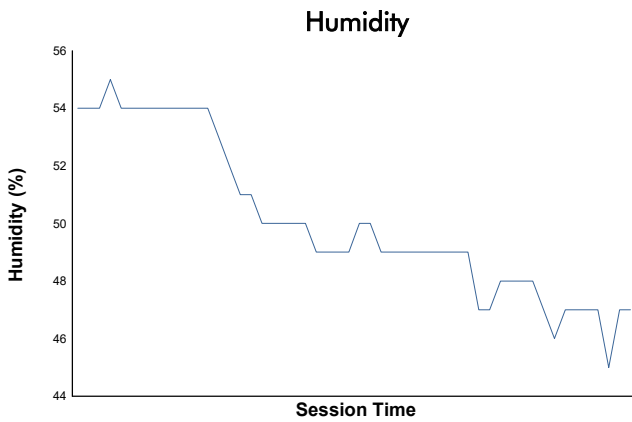

PORSCHE SPRINT CHALLENGE SOUTHERN EUROPE

SPORT DIVISION

Private Testing 2

Weather Report

Track Status: **DRY**