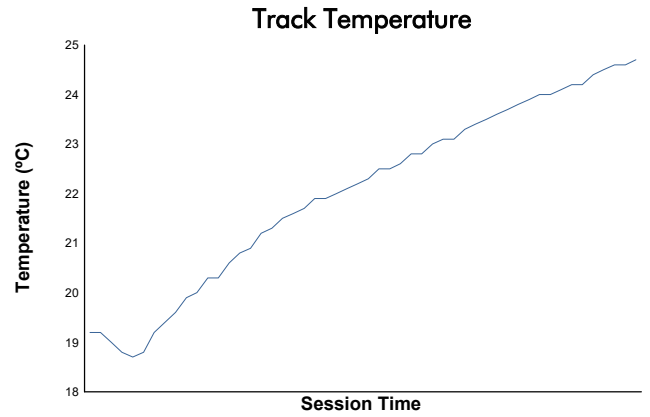

PORSCHE SPRINT CHALLENGE SOUTHERN EUROPE

SPORT DIVISION

Private Testing 2

Weather Report

Track Status: **DRY**