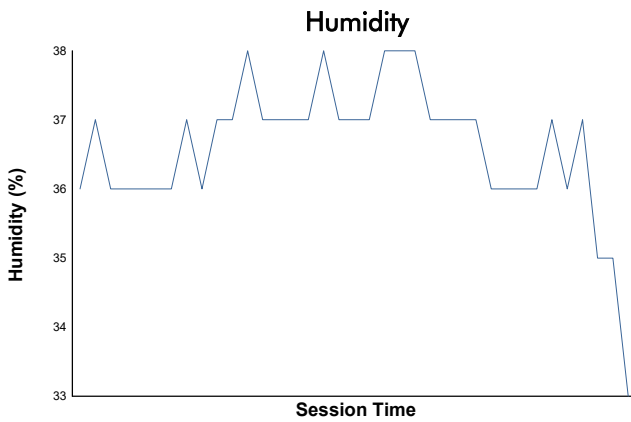

### PORSCHE SPRINT CHALLENGE SOUTHERN EUROPE

SPORT DIVISION

Private Testing 3

Weather Report

Track Status: **DRY**