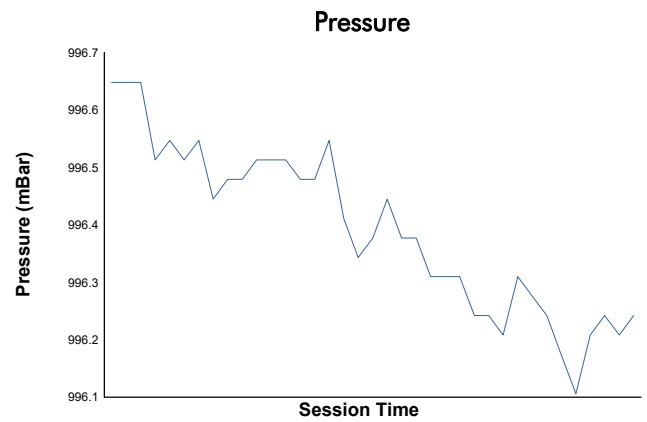

### PORSCHE SPRINT CHALLENGE SOUTHERN EUROPE

SPORT DIVISION

Private Testing 3

Weather Report

Track Status: **DRY**