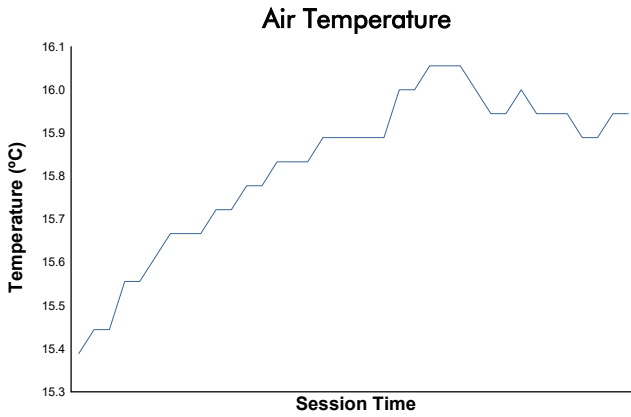

### PORSCHE SPRINT CHALLENGE SOUTHERN EUROPE

SPORT DIVISION

Private Testing 3

Weather Report

Track Status: **DRY**