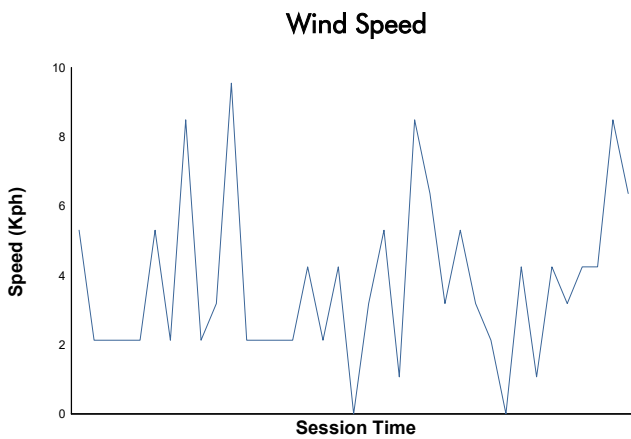

### PORSCHE SPRINT CHALLENGE SOUTHERN EUROPE

SPORT DIVISION

Private Testing 3

Weather Report

Track Status: **DRY**