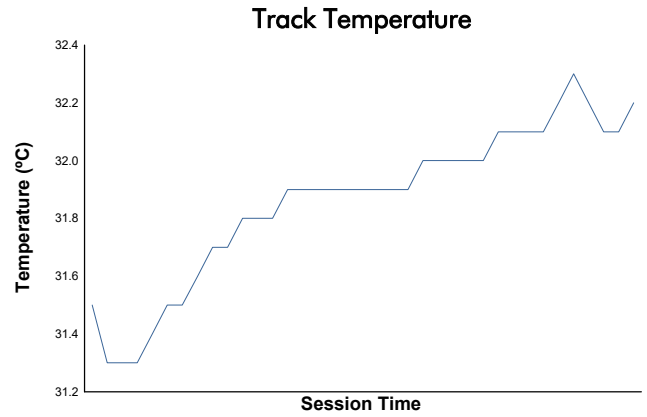

### PORSCHE SPRINT CHALLENGE SOUTHERN EUROPE

SPORT DIVISION

Private Testing 3

Weather Report

Track Status: **DRY**