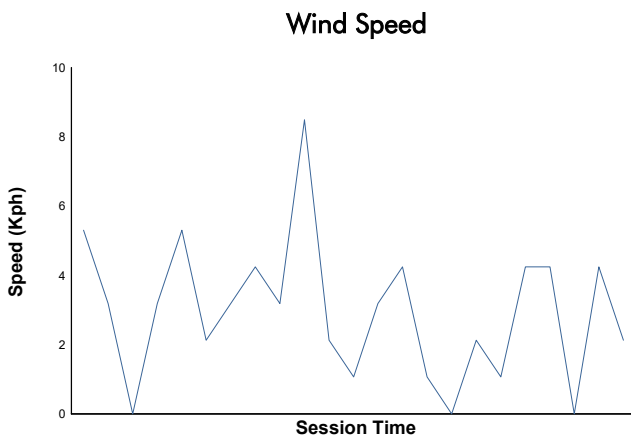

### PORSCHE SPRINT CHALLENGE SOUTHERN EUROPE

SPORT DIVISION

Private Testing 4

Weather Report

Track Status: **DRY**