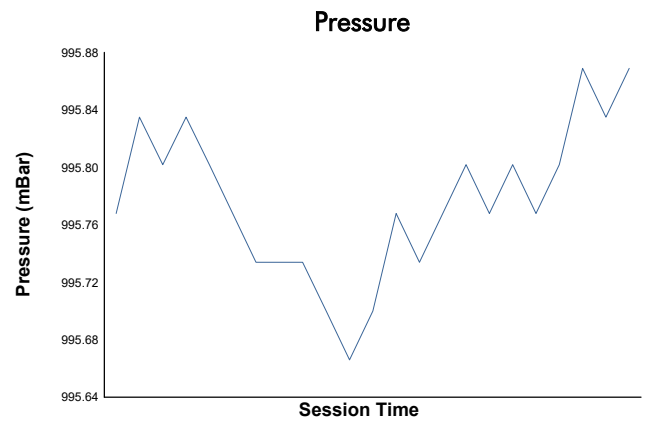

### PORSCHE SPRINT CHALLENGE SOUTHERN EUROPE

SPORT DIVISION

Private Testing 4

Weather Report

Track Status: **DRY**