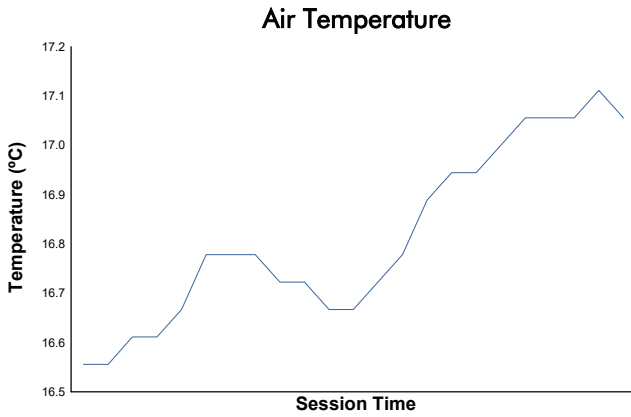

### PORSCHE SPRINT CHALLENGE SOUTHERN EUROPE

SPORT DIVISION

Private Testing 4

Weather Report

Track Status: **DRY**