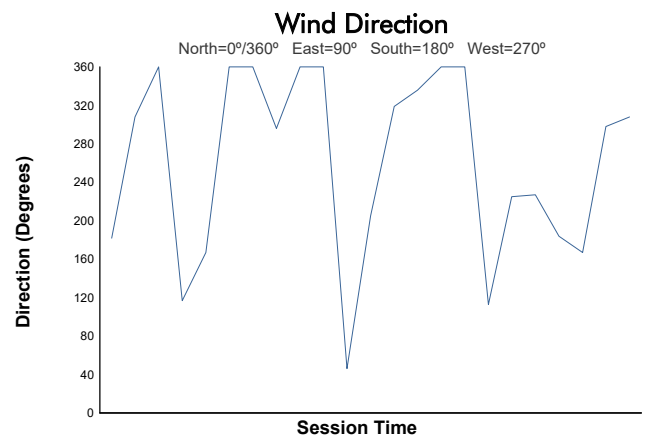

### PORSCHE SPRINT CHALLENGE SOUTHERN EUROPE

SPORT DIVISION

Private Testing 4

Weather Report

Track Status: **DRY**