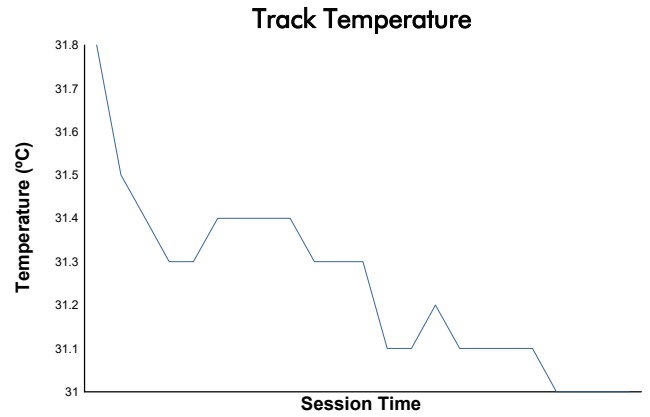

### PORSCHE SPRINT CHALLENGE SOUTHERN EUROPE

SPORT DIVISION

Private Testing 4

Weather Report

Track Status: **DRY**