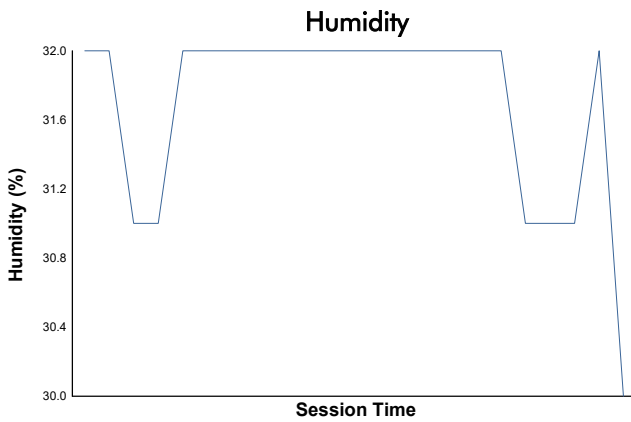

### PORSCHE SPRINT CHALLENGE SOUTHERN EUROPE

SPORT DIVISION

Private Testing 4

Weather Report

Track Status: **DRY**