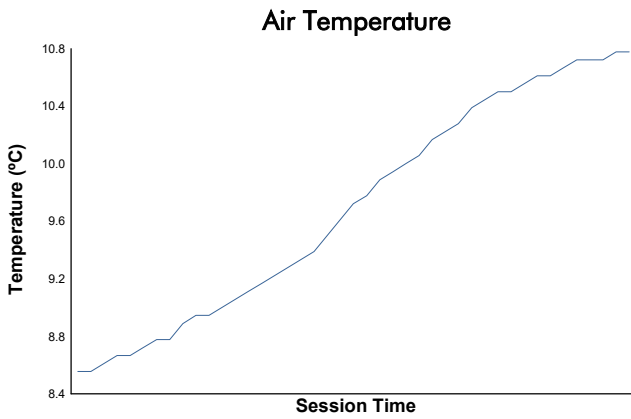

PORSCHE SPRINT CHALLENGE SOUTHERN EUROPE

SPORT DIVISION

Free Practice

Weather Report

Track Status: **DRY**