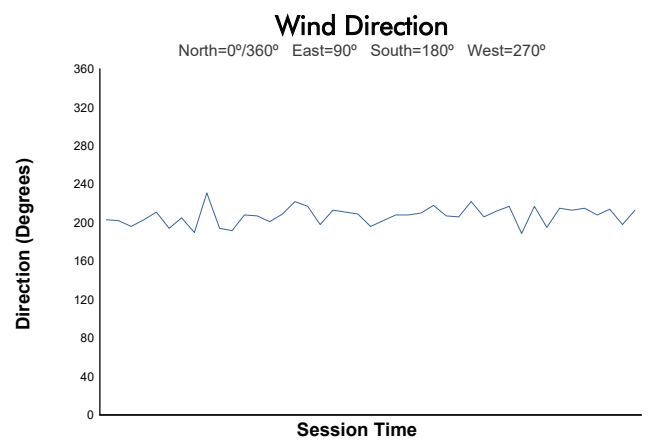

PORSCHE SPRINT CHALLENGE SOUTHERN EUROPE

SPORT DIVISION

Free Practice

Weather Report

Track Status: **DRY**