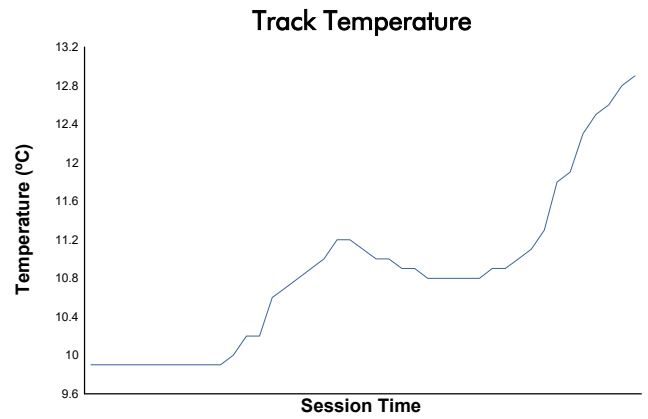

PORSCHE SPRINT CHALLENGE SOUTHERN EUROPE

SPORT DIVISION

Free Practice

Weather Report

Track Status: **DRY**