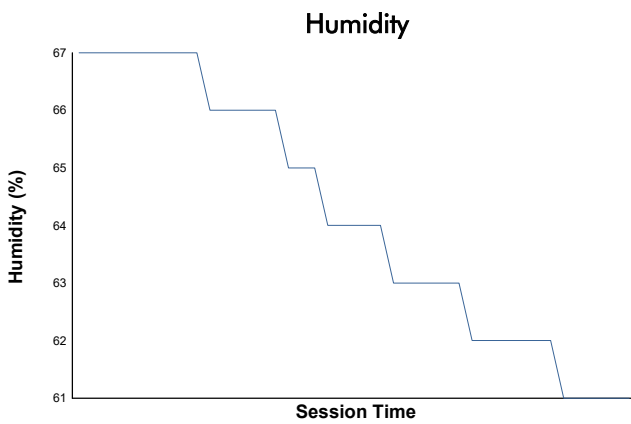

PORSCHE SPRINT CHALLENGE SOUTHERN EUROPE

SPORT DIVISION

Free Practice

Weather Report

Track Status: **DRY**