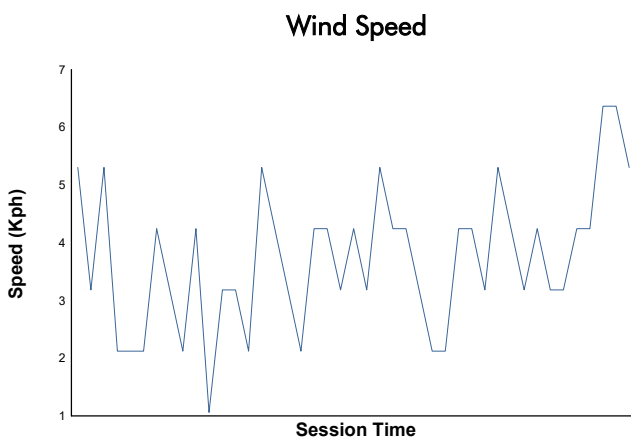

PORSCHE SPRINT CHALLENGE SOUTHERN EUROPE

SPORT DIVISION

Free Practice

Weather Report

Track Status: **DRY**