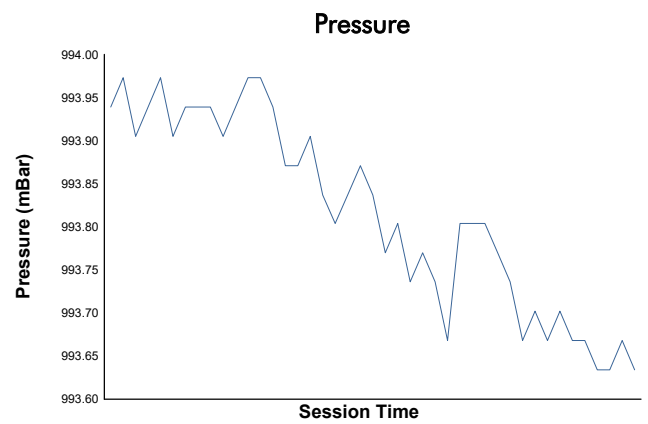

PORSCHE SPRINT CHALLENGE SOUTHERN EUROPE

SPORT DIVISION

Free Practice

Weather Report

Track Status: **DRY**