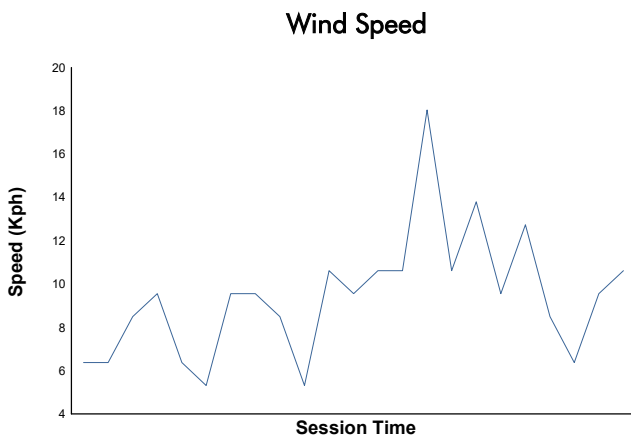

PORSCHE SPRINT CHALLENGE SOUTHERN EUROPE

SPORT DIVISION

Qualifying 1

Weather Report

Track Status: **DRY**