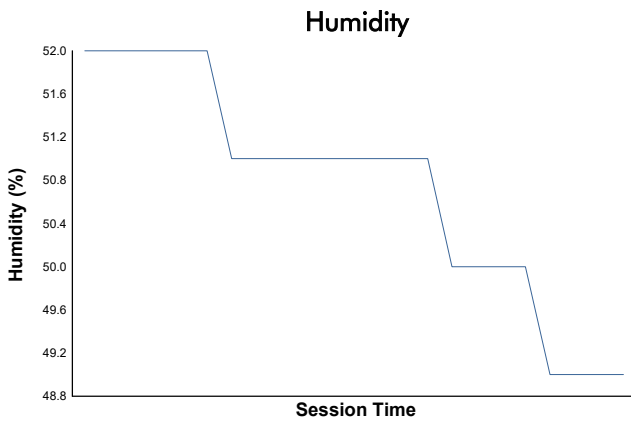

PORSCHE SPRINT CHALLENGE SOUTHERN EUROPE

SPORT DIVISION

Qualifying 1

Weather Report

Track Status: **DRY**