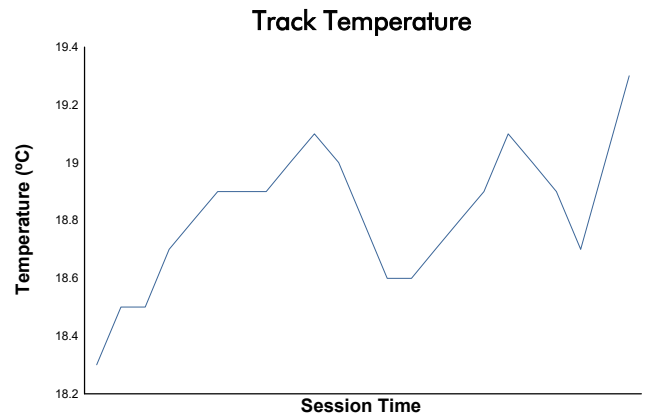

PORSCHE SPRINT CHALLENGE SOUTHERN EUROPE

SPORT DIVISION

Qualifying 1

Weather Report

Track Status: **DRY**