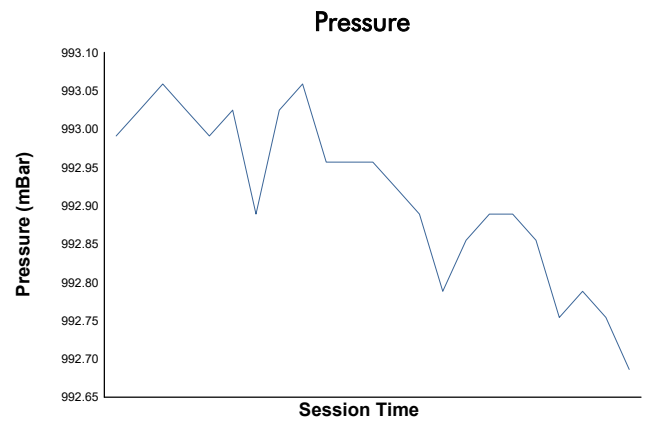

PORSCHE SPRINT CHALLENGE SOUTHERN EUROPE

SPORT DIVISION

Qualifying 1

Weather Report

Track Status: **DRY**