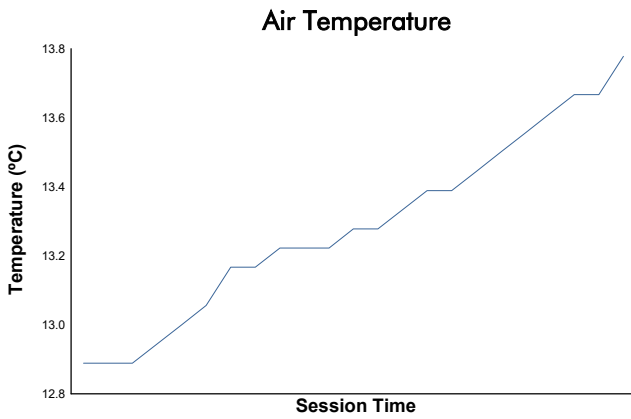

PORSCHE SPRINT CHALLENGE SOUTHERN EUROPE

SPORT DIVISION

Qualifying 1

Weather Report

Track Status: **DRY**