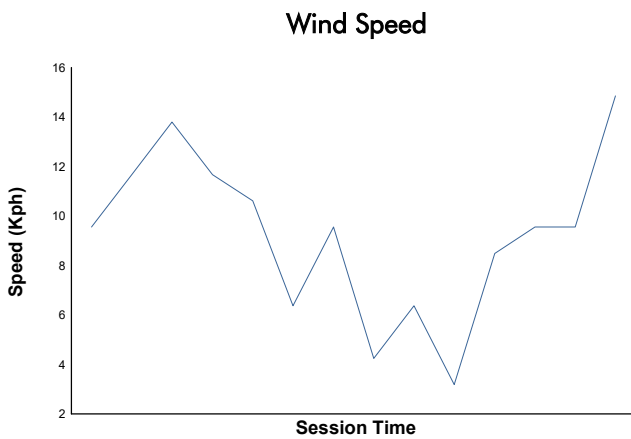

PORSCHE SPRINT CHALLENGE SOUTHERN EUROPE

SPORT DIVISION

Qualifying 2

Weather Report

Track Status: **DRY**