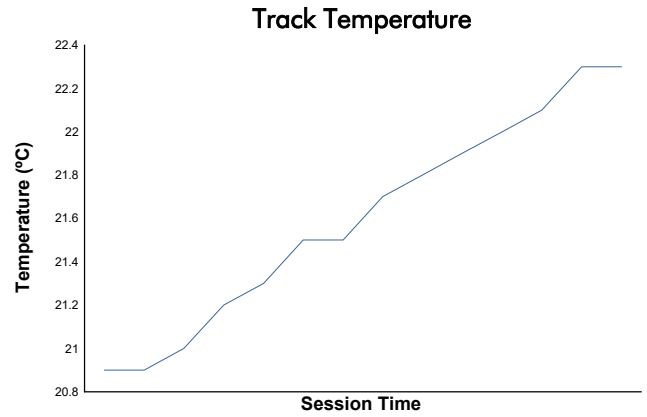

PORSCHE SPRINT CHALLENGE SOUTHERN EUROPE

SPORT DIVISION

Qualifying 2

Weather Report

Track Status: **DRY**