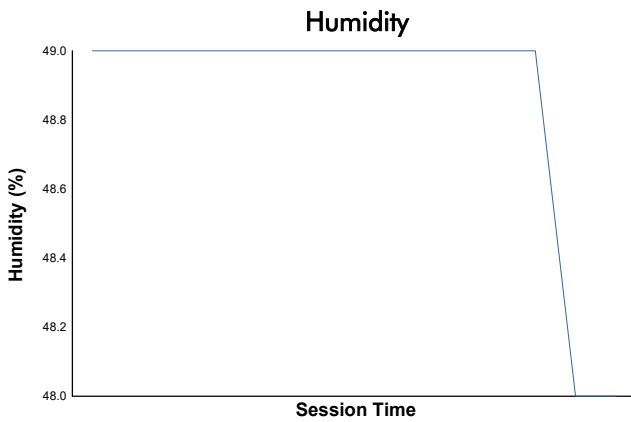

PORSCHE SPRINT CHALLENGE SOUTHERN EUROPE

SPORT DIVISION

Qualifying 2

Weather Report

Track Status: **DRY**