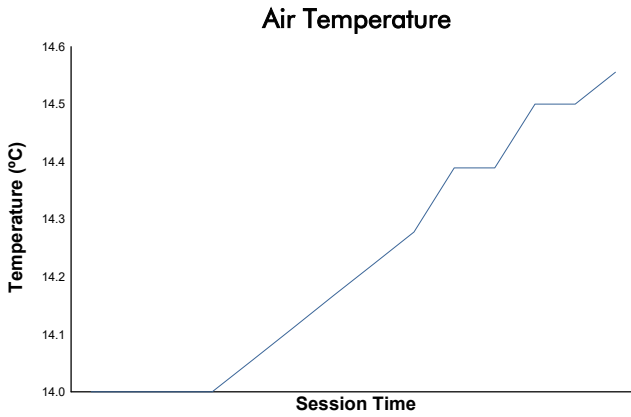

PORSCHE SPRINT CHALLENGE SOUTHERN EUROPE

SPORT DIVISION

Qualifying 2

Weather Report

Track Status: **DRY**