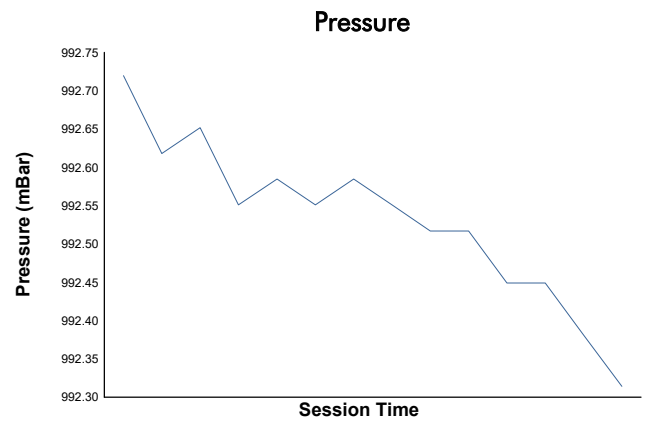

PORSCHE SPRINT CHALLENGE SOUTHERN EUROPE

SPORT DIVISION

Qualifying 2

Weather Report

Track Status: **DRY**