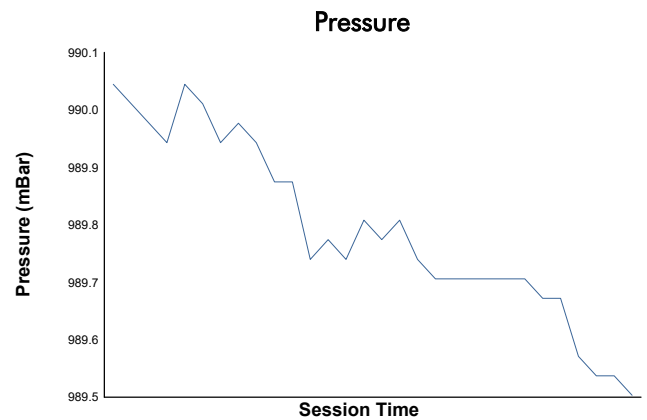

PORSCHE SPRINT CHALLENGE SOUTHERN EUROPE

SPORT DIVISION

Race 1

Weather Report

Track Status: **DRY**