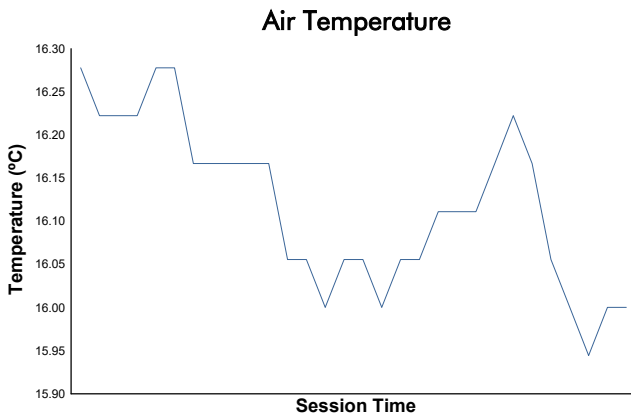

PORSCHE SPRINT CHALLENGE SOUTHERN EUROPE

SPORT DIVISION

Race 1

Weather Report

Track Status: **DRY**