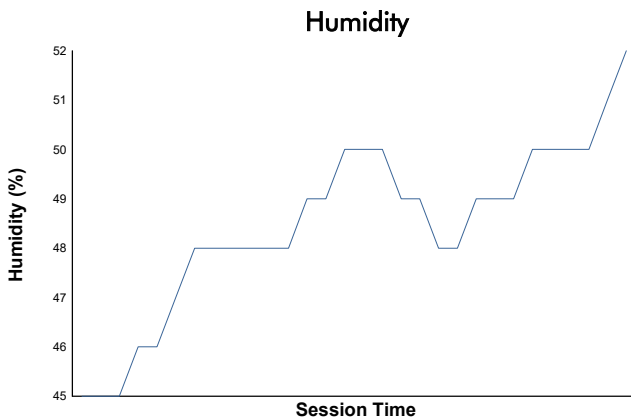

PORSCHE SPRINT CHALLENGE SOUTHERN EUROPE

SPORT DIVISION

Race 1

Weather Report

Track Status: **DRY**