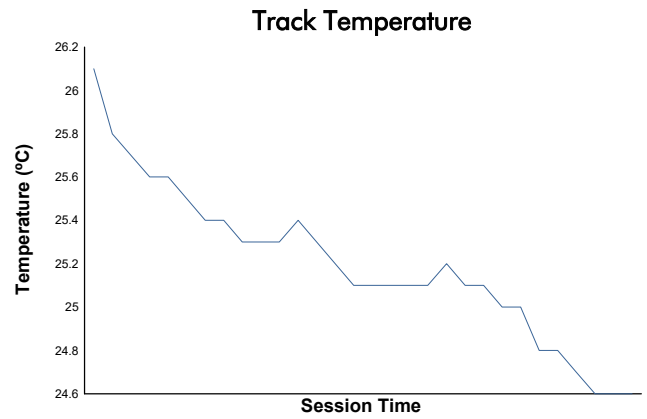

PORSCHE SPRINT CHALLENGE SOUTHERN EUROPE

SPORT DIVISION

Race 1

Weather Report

Track Status: **DRY**