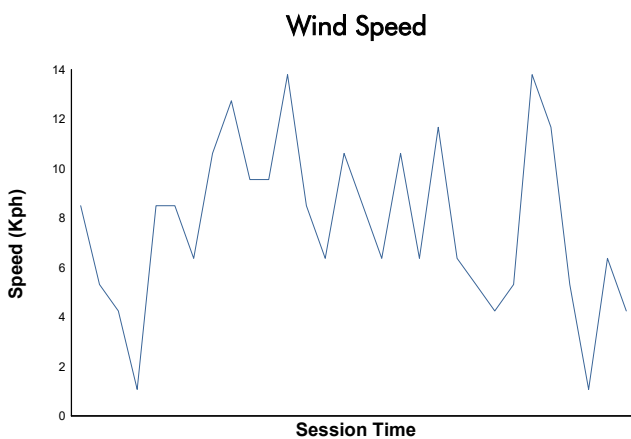

PORSCHE SPRINT CHALLENGE SOUTHERN EUROPE

SPORT DIVISION

Race 1

Weather Report

Track Status: **DRY**