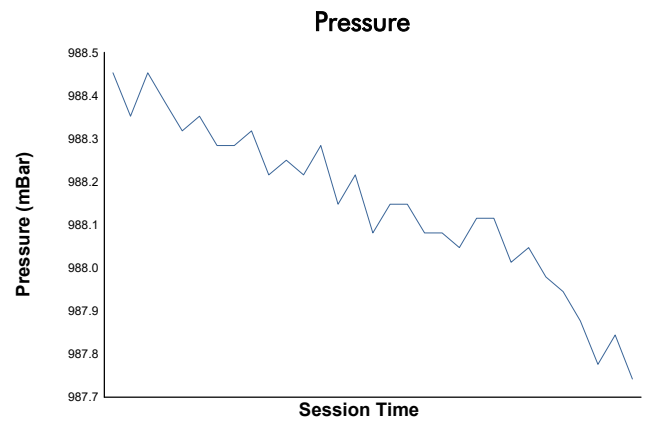

PORSCHE SPRINT CHALLENGE SOUTHERN EUROPE

SPORT DIVISION

Race 2

Weather Report

Track Status: **DRY**