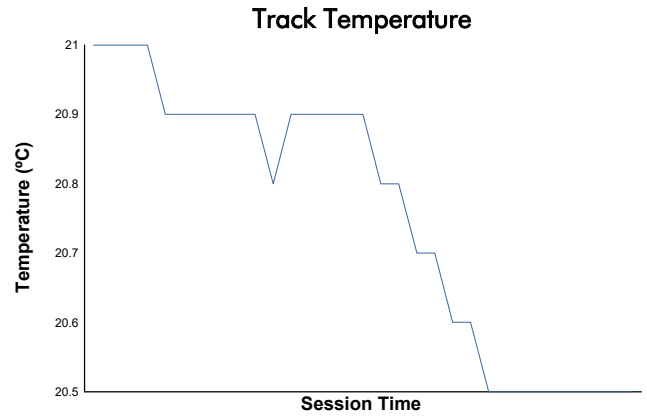

PORSCHE SPRINT CHALLENGE SOUTHERN EUROPE

SPORT DIVISION

Race 2

Weather Report

Track Status: **DRY**