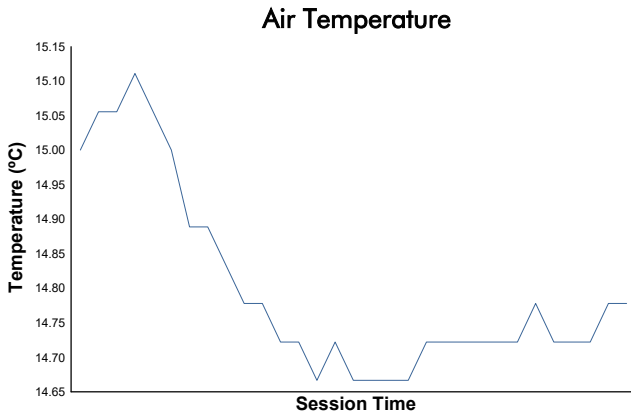

PORSCHE SPRINT CHALLENGE SOUTHERN EUROPE

SPORT DIVISION

Race 2

Weather Report

Track Status: **DRY**