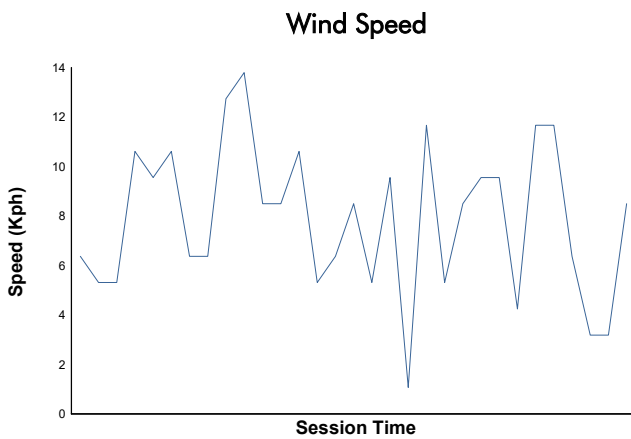

PORSCHE SPRINT CHALLENGE SOUTHERN EUROPE

SPORT DIVISION

Race 2

Weather Report

Track Status: **DRY**