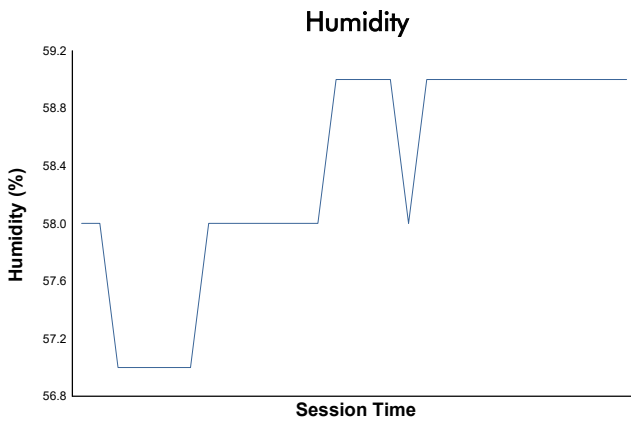

PORSCHE SPRINT CHALLENGE SOUTHERN EUROPE

SPORT DIVISION

Race 2

Weather Report

Track Status: **DRY**