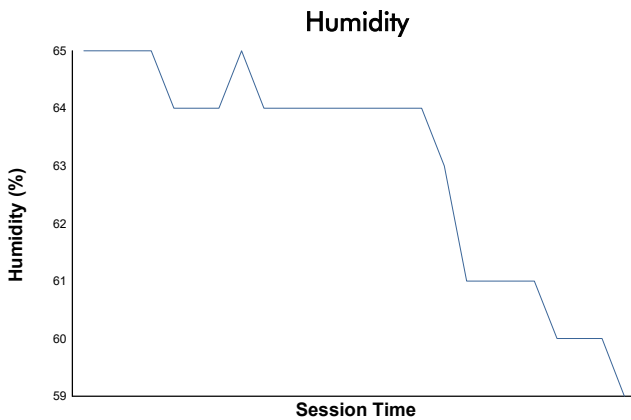

PORSCHE SPRINT CHALLENGE SOUTHERN EUROPE

CLUB DIVISION

Private Testing 1

Weather Report

Track Status: **DRY**