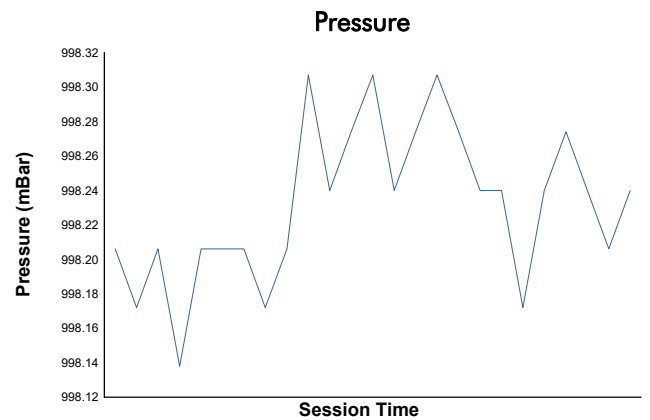

PORSCHE SPRINT CHALLENGE SOUTHERN EUROPE

CLUB DIVISION

Private Testing 1

Weather Report

Track Status: **DRY**