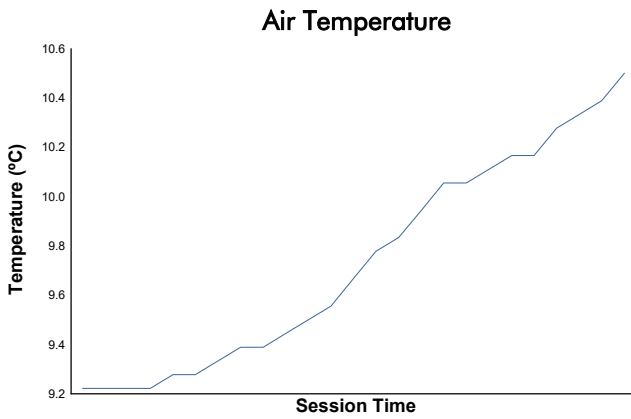

PORSCHE SPRINT CHALLENGE SOUTHERN EUROPE

CLUB DIVISION

Private Testing 1

Weather Report

Track Status: **DRY**