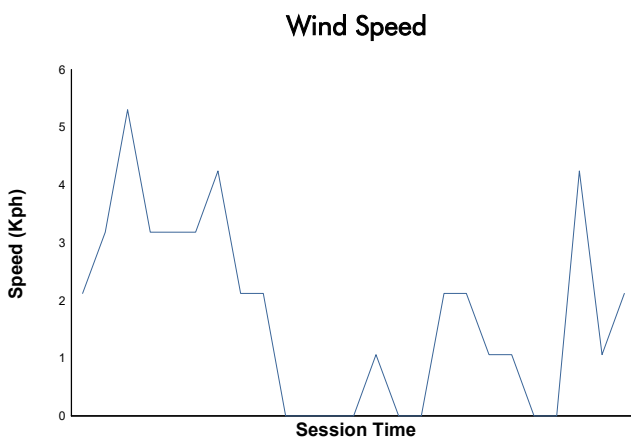

PORSCHE SPRINT CHALLENGE SOUTHERN EUROPE

CLUB DIVISION

Private Testing 1

Weather Report

Track Status: **DRY**