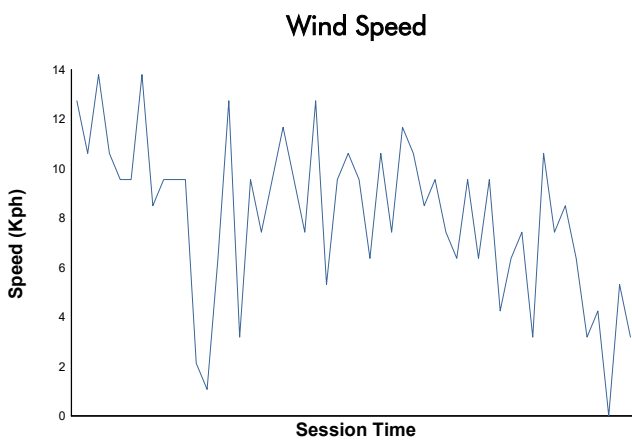

PORSCHE SPRINT CHALLENGE SOUTHERN EUROPE

CLUB DIVISION
Private Testing 2

Weather Report

Track Status: **DRY**