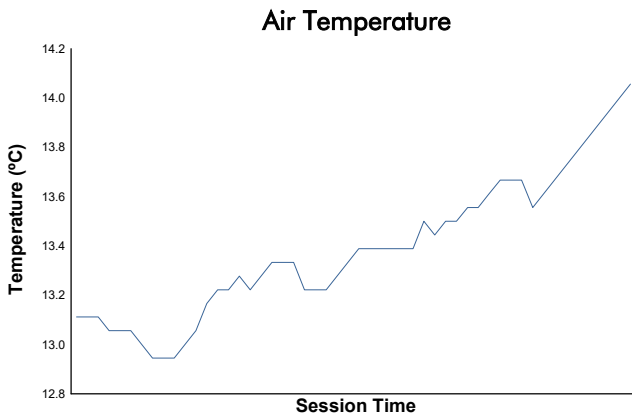

PORSCHE SPRINT CHALLENGE SOUTHERN EUROPE

CLUB DIVISION
Private Testing 2

Weather Report

Track Status: **DRY**