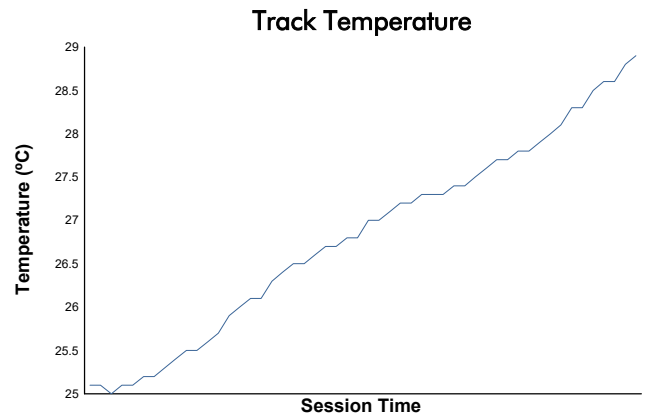

PORSCHE SPRINT CHALLENGE SOUTHERN EUROPE

CLUB DIVISION
Private Testing 2

Weather Report

Track Status: **DRY**