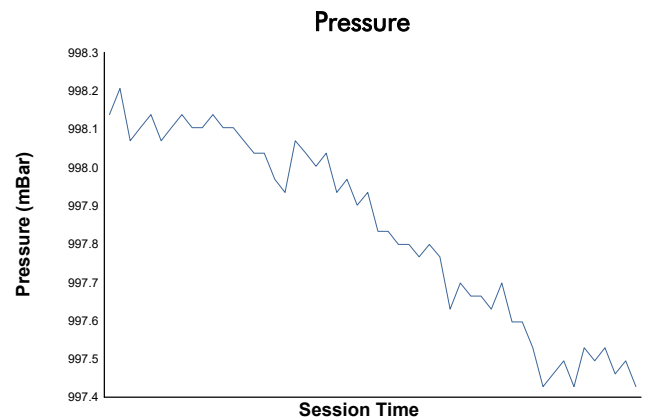

PORSCHE SPRINT CHALLENGE SOUTHERN EUROPE

CLUB DIVISION
Private Testing 2

Weather Report

Track Status: **DRY**