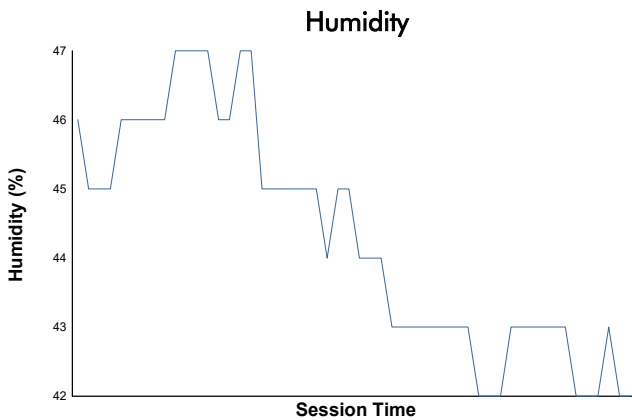

PORSCHE SPRINT CHALLENGE SOUTHERN EUROPE

CLUB DIVISION
Private Testing 2

Weather Report

Track Status: **DRY**