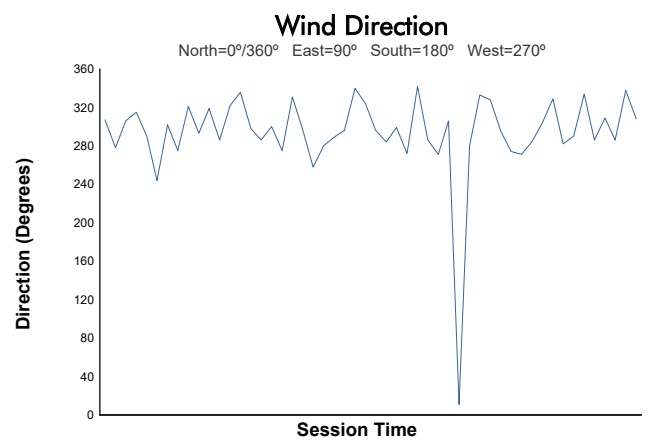

PORSCHE SPRINT CHALLENGE SOUTHERN EUROPE

CLUB DIVISION
Private Testing 2

Weather Report

Track Status: **DRY**