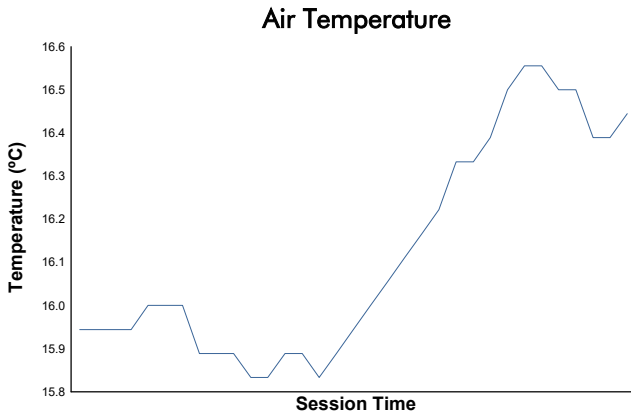

### PORSCHE SPRINT CHALLENGE SOUTHERN EUROPE CLUB DIVISION Private Testing 3 Weather Report

Track Status: **DRY**