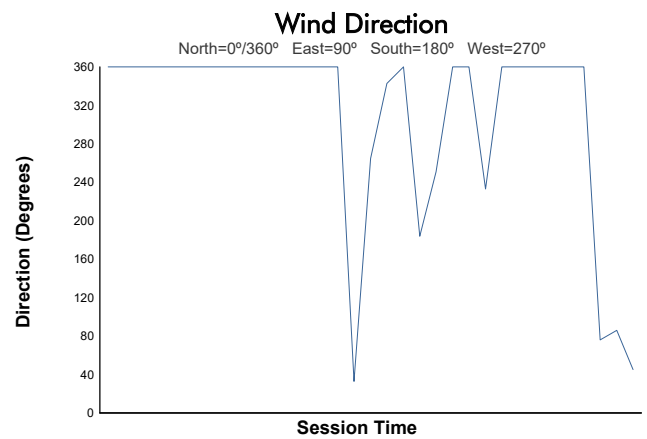

### PORSCHE SPRINT CHALLENGE SOUTHERN EUROPE CLUB DIVISION Private Testing 3 Weather Report

Track Status: **DRY**