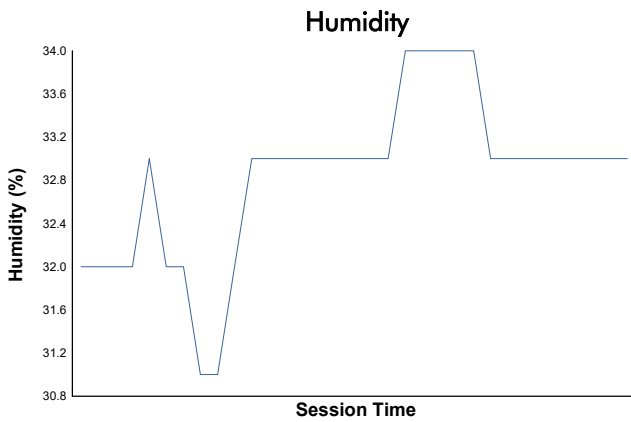

### PORSCHE SPRINT CHALLENGE SOUTHERN EUROPE CLUB DIVISION Private Testing 3 Weather Report

Track Status: **DRY**