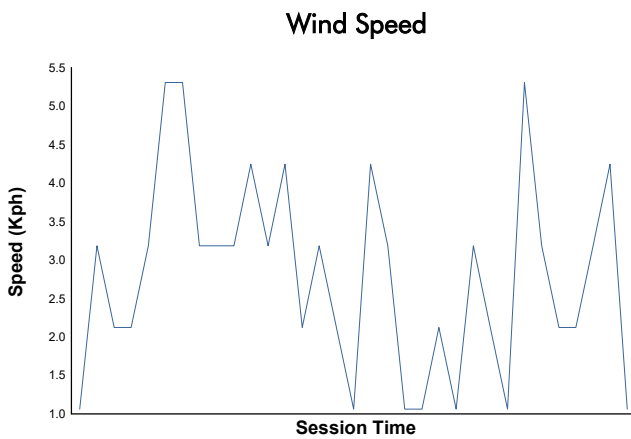

### PORSCHE SPRINT CHALLENGE SOUTHERN EUROPE CLUB DIVISION Private Testing 3 Weather Report

Track Status: **DRY**