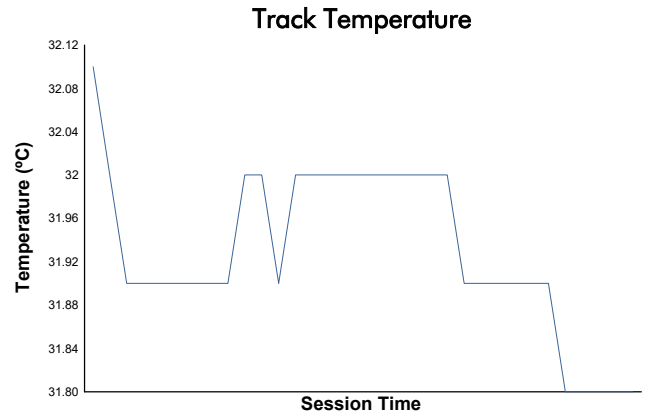

### PORSCHE SPRINT CHALLENGE SOUTHERN EUROPE CLUB DIVISION Private Testing 3 Weather Report

Track Status: **DRY**