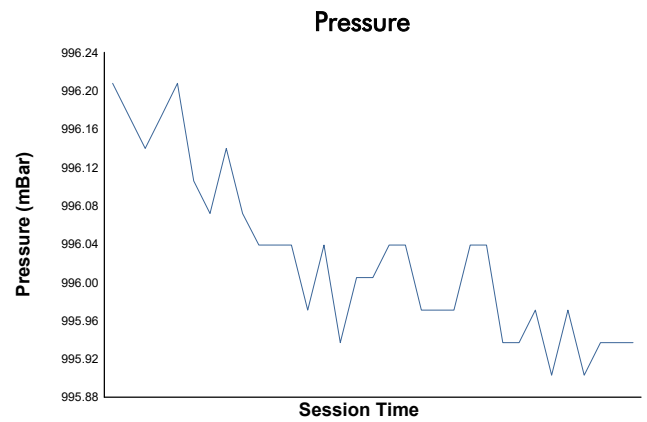

### PORSCHE SPRINT CHALLENGE SOUTHERN EUROPE CLUB DIVISION Private Testing 3 Weather Report

Track Status: **DRY**