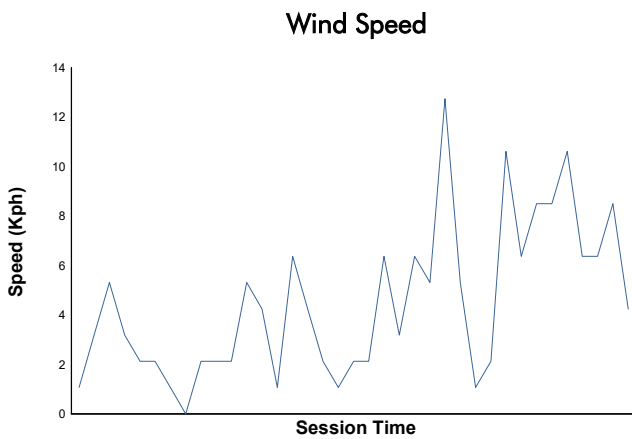

### PORSCHE SPRINT CHALLENGE SOUTHERN EUROPE CLUB DIVISION Private Testing 4 Weather Report

Track Status: **DRY**