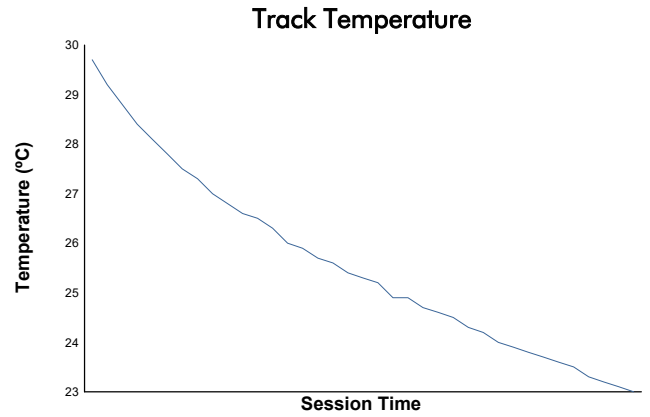

### PORSCHE SPRINT CHALLENGE SOUTHERN EUROPE CLUB DIVISION Private Testing 4 Weather Report

Track Status: **DRY**