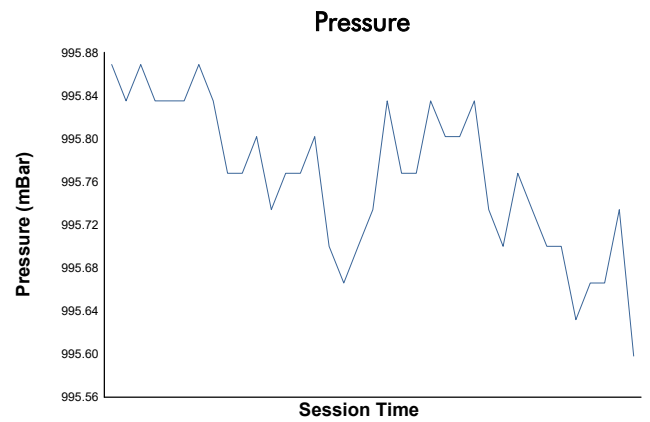

### PORSCHE SPRINT CHALLENGE SOUTHERN EUROPE CLUB DIVISION Private Testing 4 Weather Report

Track Status: **DRY**