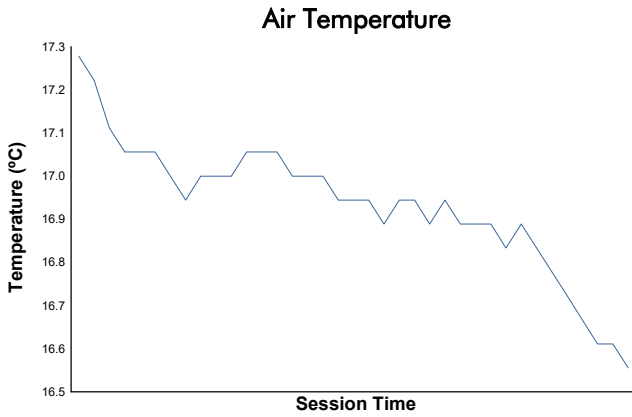

### PORSCHE SPRINT CHALLENGE SOUTHERN EUROPE CLUB DIVISION Private Testing 4 Weather Report

Track Status: **DRY**