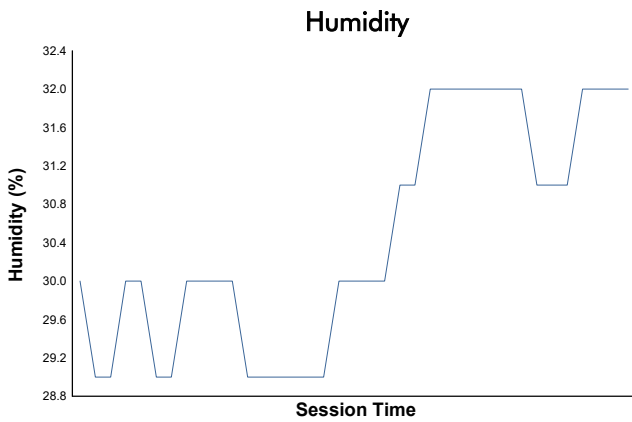

### PORSCHE SPRINT CHALLENGE SOUTHERN EUROPE CLUB DIVISION Private Testing 4 Weather Report

Track Status: **DRY**