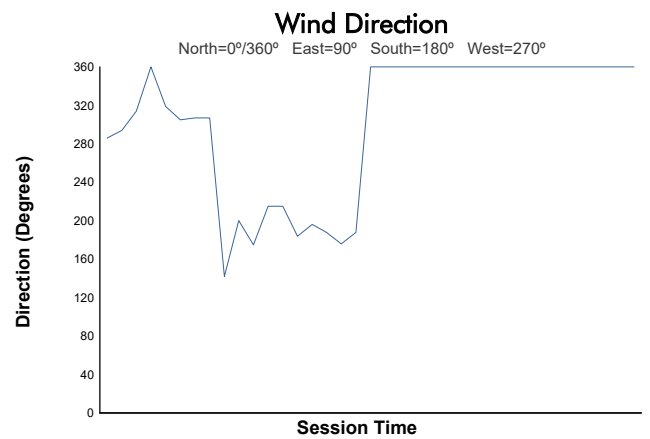

### PORSCHE SPRINT CHALLENGE SOUTHERN EUROPE CLUB DIVISION Private Testing 4 Weather Report

Track Status: **DRY**