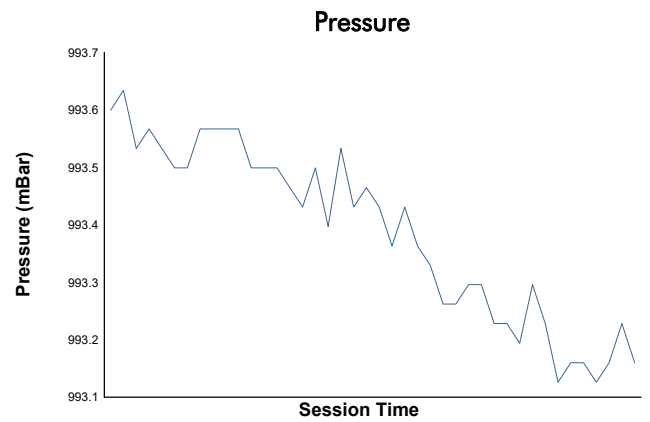

### PORSCHE SPRINT CHALLENGE SOUTHERN EUROPE

CLUB DIVISION

Free Practice

Weather Report

Track Status: **DRY**