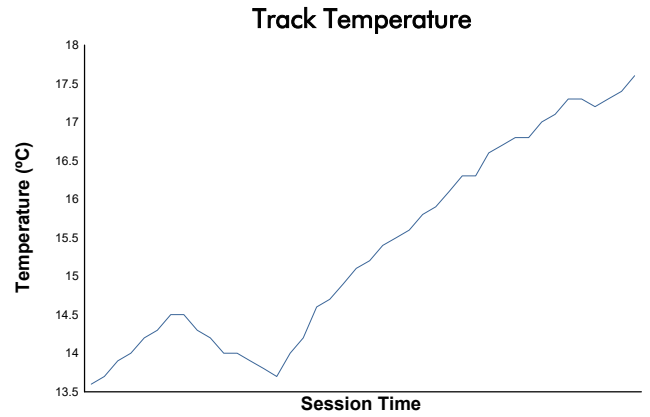

### PORSCHE SPRINT CHALLENGE SOUTHERN EUROPE

CLUB DIVISION

Free Practice

Weather Report

Track Status: **DRY**