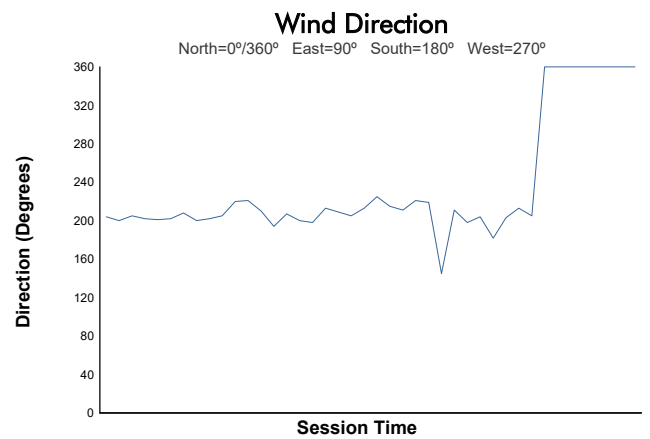

### PORSCHE SPRINT CHALLENGE SOUTHERN EUROPE

CLUB DIVISION

Free Practice

Weather Report

Track Status: **DRY**