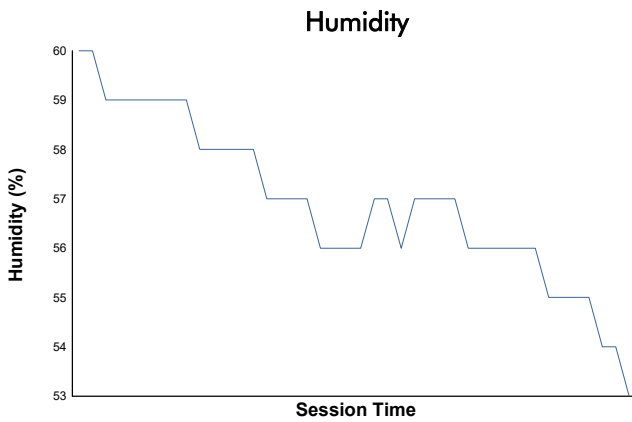

### PORSCHE SPRINT CHALLENGE SOUTHERN EUROPE

CLUB DIVISION

Free Practice

Weather Report

Track Status: **DRY**