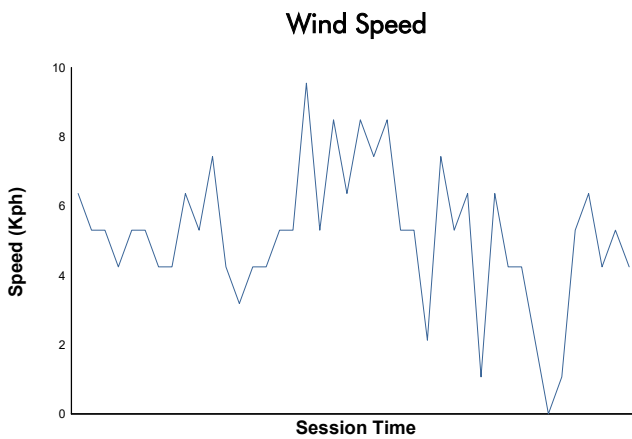

### PORSCHE SPRINT CHALLENGE SOUTHERN EUROPE

CLUB DIVISION

Free Practice

Weather Report

Track Status: **DRY**