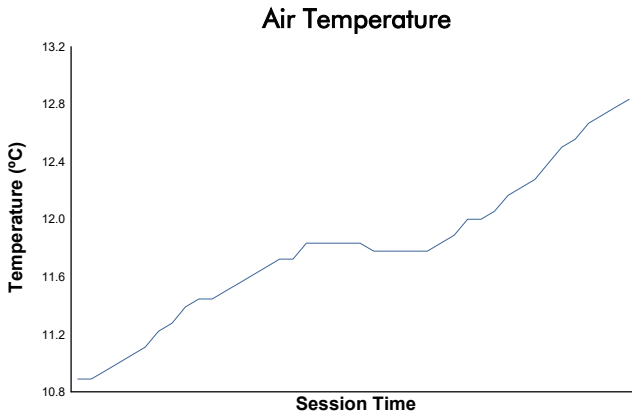

### PORSCHE SPRINT CHALLENGE SOUTHERN EUROPE

CLUB DIVISION

Free Practice

Weather Report

Track Status: **DRY**