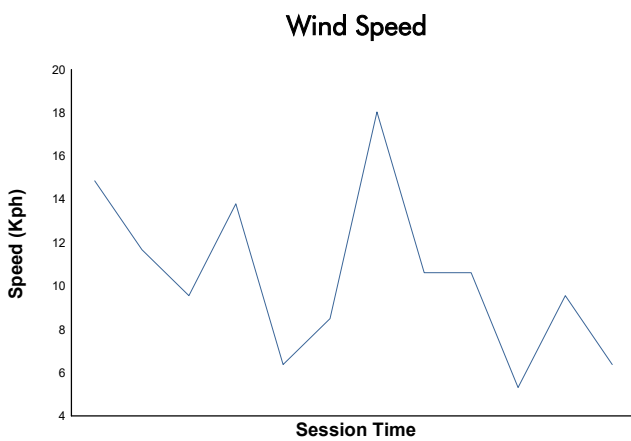

PORSCHE SPRINT CHALLENGE SOUTHERN EUROPE

CLUB DIVISION

Qualifying 1

Weather Report

Track Status: **DRY**