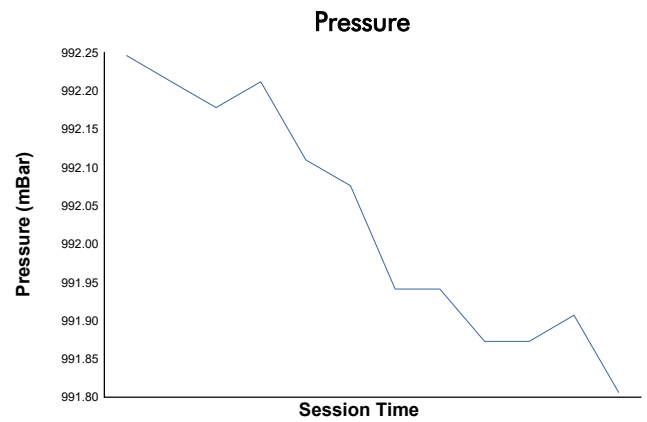

PORSCHE SPRINT CHALLENGE SOUTHERN EUROPE

CLUB DIVISION

Qualifying 1

Weather Report

Track Status: **DRY**