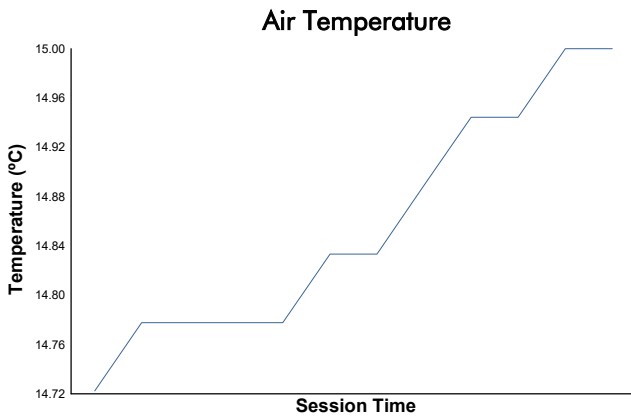

PORSCHE SPRINT CHALLENGE SOUTHERN EUROPE

CLUB DIVISION

Qualifying 1

Weather Report

Track Status: **DRY**