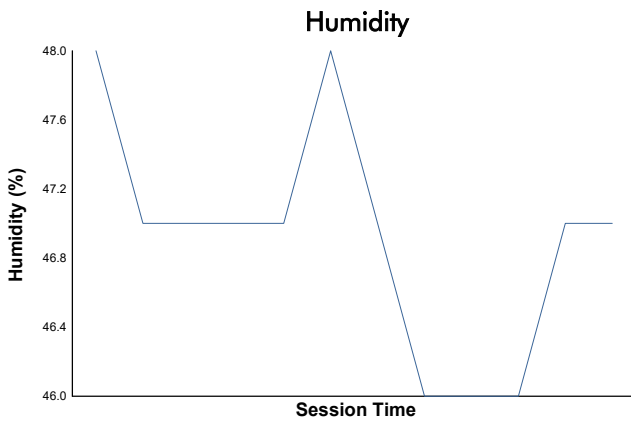

PORSCHE SPRINT CHALLENGE SOUTHERN EUROPE

CLUB DIVISION

Qualifying 1

Weather Report

Track Status: **DRY**