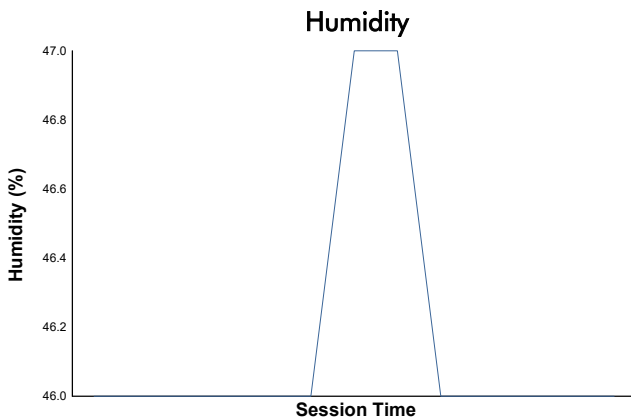

### PORSCHE SPRINT CHALLENGE SOUTHERN EUROPE

CLUB DIVISION

Qualifying 2

Weather Report

Track Status: **DRY**