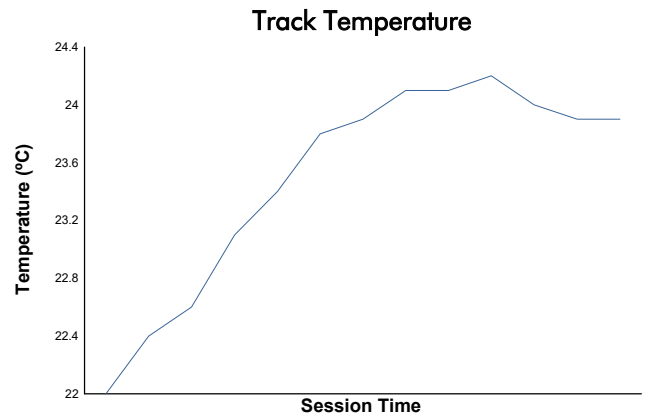

### PORSCHE SPRINT CHALLENGE SOUTHERN EUROPE

CLUB DIVISION

Qualifying 2

Weather Report

Track Status: **DRY**