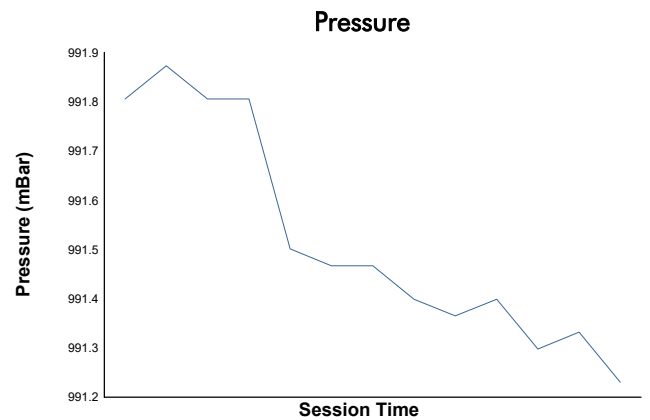

### PORSCHE SPRINT CHALLENGE SOUTHERN EUROPE

CLUB DIVISION

Qualifying 2

Weather Report

Track Status: **DRY**