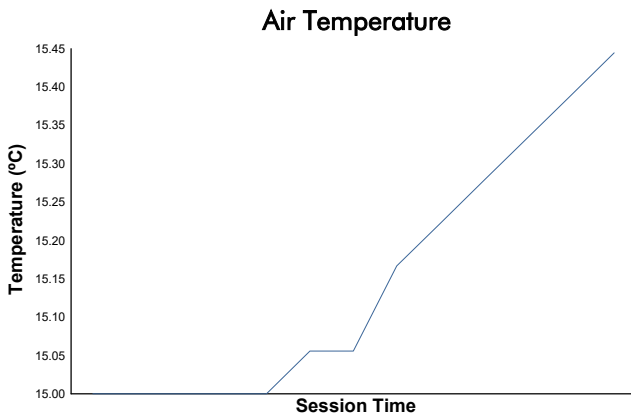

### PORSCHE SPRINT CHALLENGE SOUTHERN EUROPE

CLUB DIVISION

Qualifying 2

Weather Report

Track Status: **DRY**