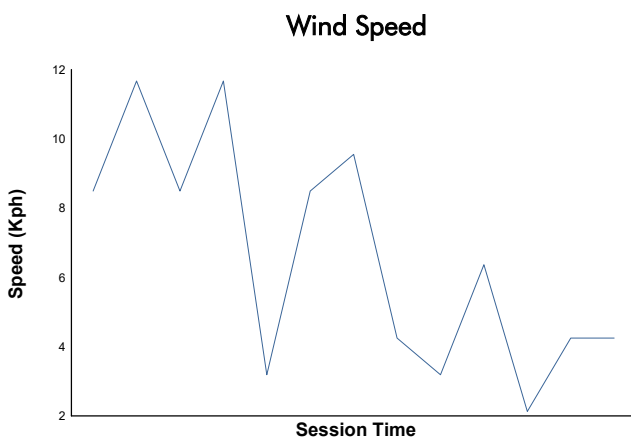

### PORSCHE SPRINT CHALLENGE SOUTHERN EUROPE

CLUB DIVISION

Qualifying 2

Weather Report

Track Status: **DRY**