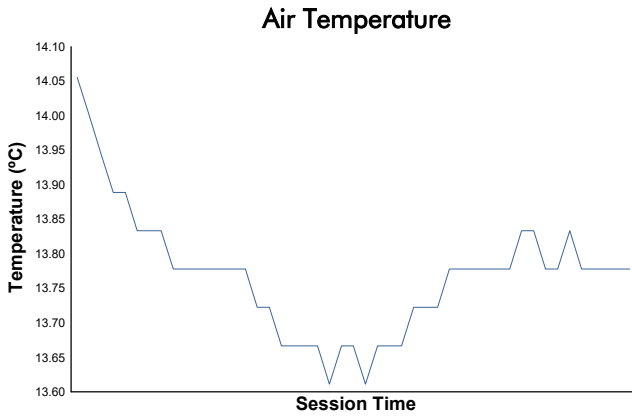

PORSCHE SPRINT CHALLENGE SOUTHERN EUROPE

CLUB DIVISION

Race 2

Weather Report

Track Status: **DRY**