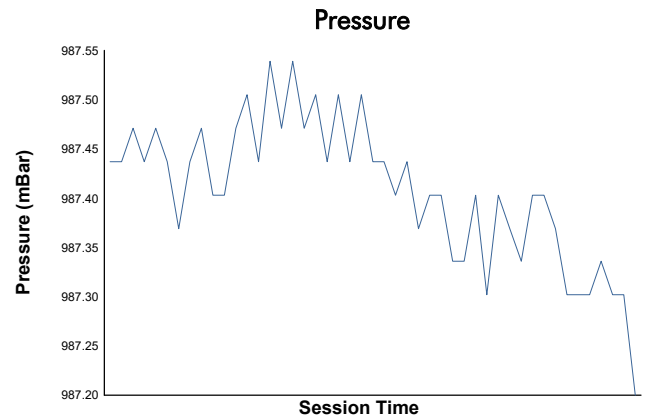

PORSCHE SPRINT CHALLENGE SOUTHERN EUROPE

CLUB DIVISION

Race 2

Weather Report

Track Status: **DRY**