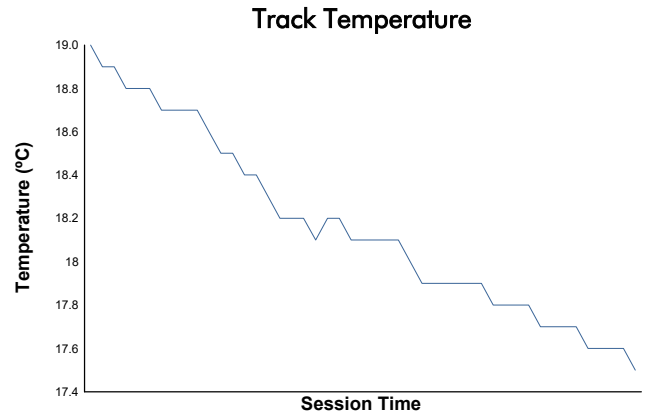

PORSCHE SPRINT CHALLENGE SOUTHERN EUROPE

CLUB DIVISION

Race 2

Weather Report

Track Status: **DRY**