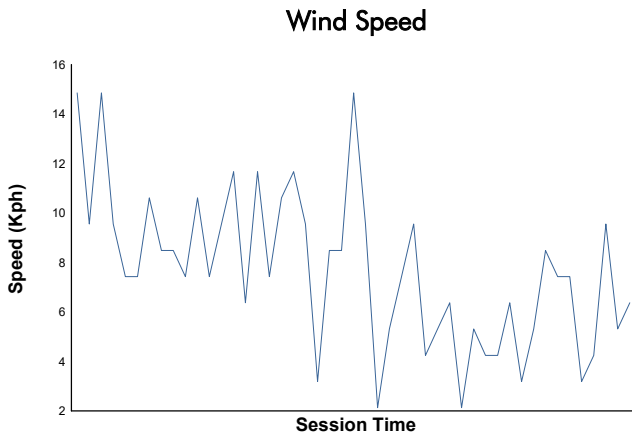

PORSCHE SPRINT CHALLENGE SOUTHERN EUROPE

CLUB DIVISION

Race 2

Weather Report

Track Status: **DRY**