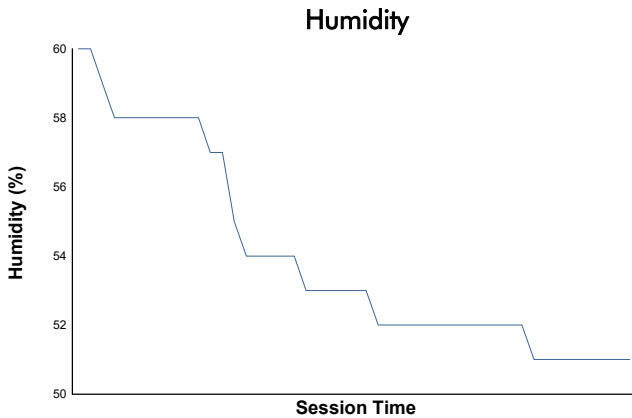

PORSCHE SPRINT CHALLENGE SOUTHERN EUROPE

CLUB DIVISION

Race 2

Weather Report

Track Status: **DRY**