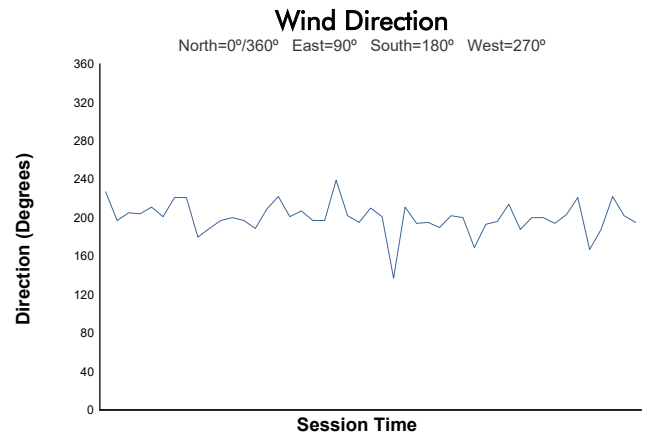

PORSCHE SPRINT CHALLENGE SOUTHERN EUROPE

CLUB DIVISION

Race 2

Weather Report

Track Status: **DRY**