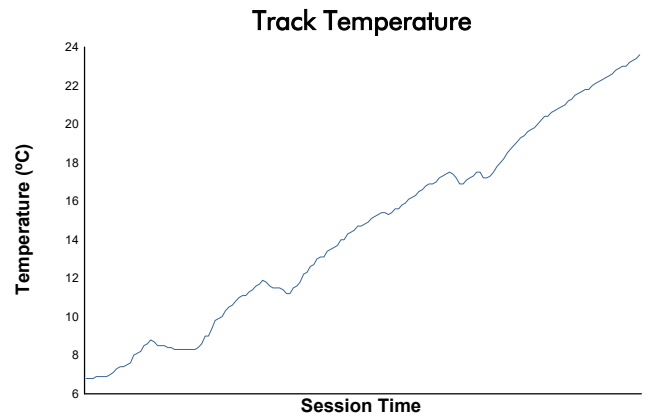

PORSCHE SPRINT CHALLENGE SOUTHERN EUROPE

PRIVATE TESTING THURSDAY

Private Testing 1

Weather Report

Track Status: **DRY**