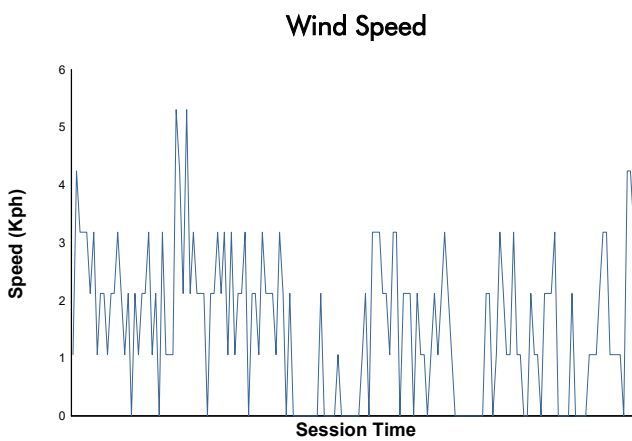

PORSCHE SPRINT CHALLENGE SOUTHERN EUROPE

PRIVATE TESTING THURSDAY

Private Testing 1

Weather Report

Track Status: **DRY**