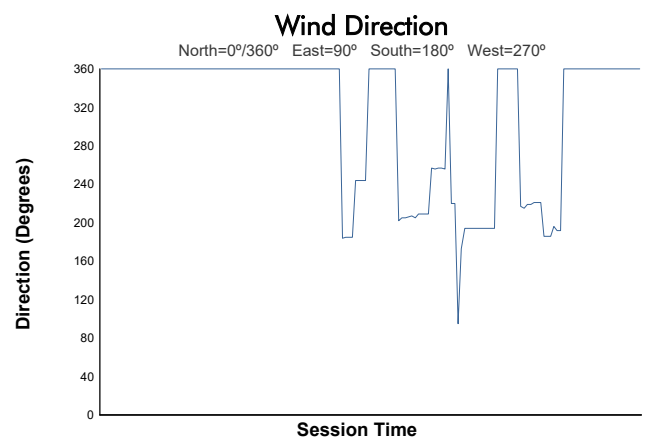

PORSCHE SPRINT CHALLENGE SOUTHERN EUROPE

PRIVATE TESTING THURSDAY

Private Testing 1

Weather Report

Track Status: **DRY**