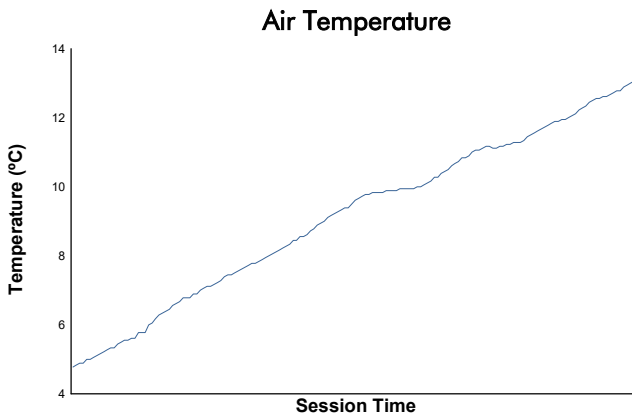

PORSCHE SPRINT CHALLENGE SOUTHERN EUROPE

PRIVATE TESTING THURSDAY

Private Testing 1

Weather Report

Track Status: **DRY**