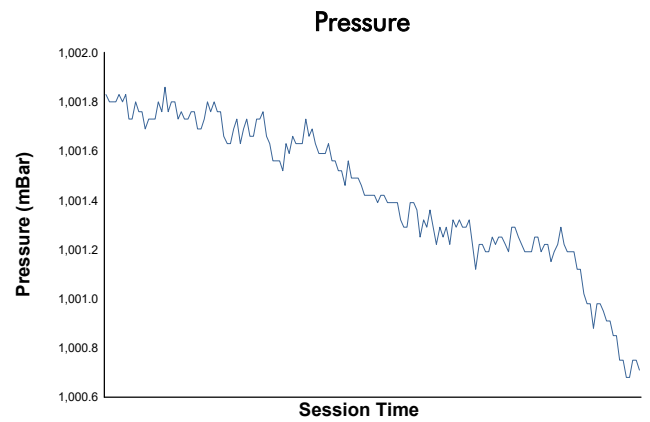

PORSCHE SPRINT CHALLENGE SOUTHERN EUROPE

PRIVATE TESTING THURSDAY

Private Testing 1

Weather Report

Track Status: **DRY**