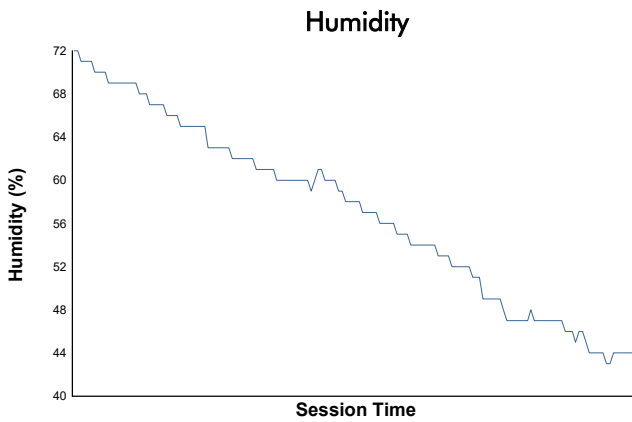

PORSCHE SPRINT CHALLENGE SOUTHERN EUROPE

PRIVATE TESTING THURSDAY

Private Testing 1

Weather Report

Track Status: **DRY**