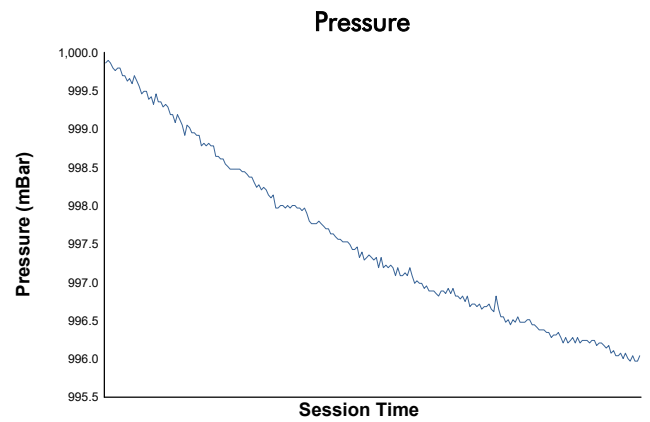

### PORSCHE SPRINT CHALLENGE SOUTHERN EUROPE

PRIVATE TESTING THURSDAY

Private Testing 2

Weather Report

Track Status: **DRY**