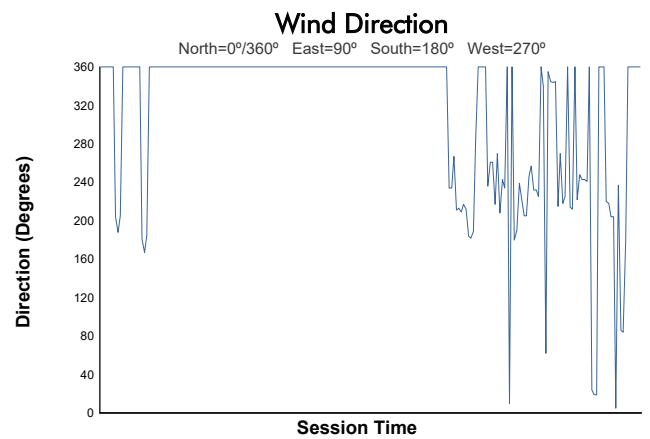

### PORSCHE SPRINT CHALLENGE SOUTHERN EUROPE

PRIVATE TESTING THURSDAY

Private Testing 2

Weather Report

Track Status: **DRY**