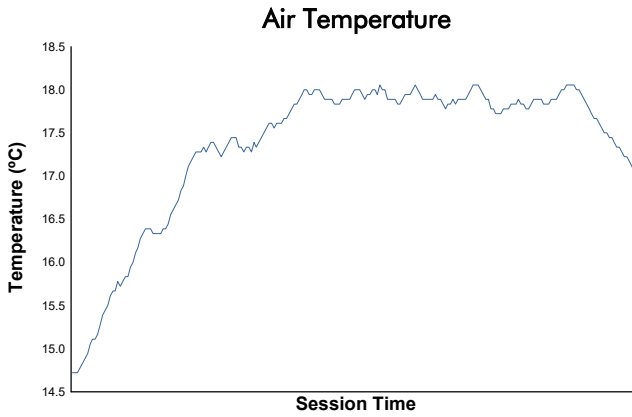

### PORSCHE SPRINT CHALLENGE SOUTHERN EUROPE

PRIVATE TESTING THURSDAY

Private Testing 2

Weather Report

Track Status: **DRY**