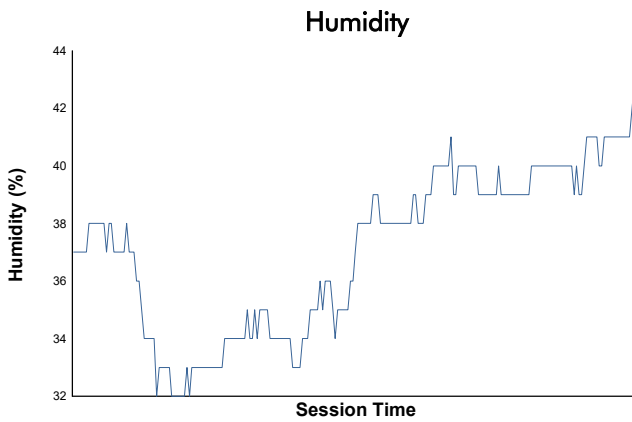

### PORSCHE SPRINT CHALLENGE SOUTHERN EUROPE

PRIVATE TESTING THURSDAY

Private Testing 2

Weather Report

Track Status: **DRY**