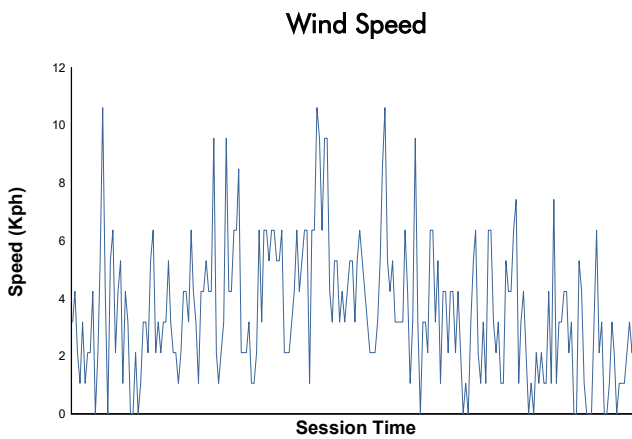

### PORSCHE SPRINT CHALLENGE SOUTHERN EUROPE

PRIVATE TESTING THURSDAY

Private Testing 2

Weather Report

Track Status: **DRY**