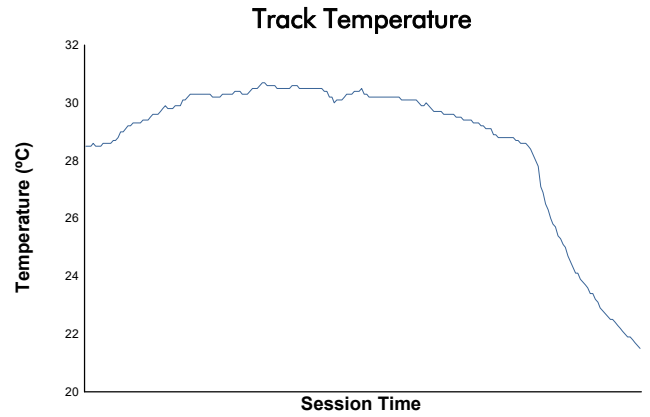

### PORSCHE SPRINT CHALLENGE SOUTHERN EUROPE

PRIVATE TESTING THURSDAY

Private Testing 2

Weather Report

Track Status: **DRY**